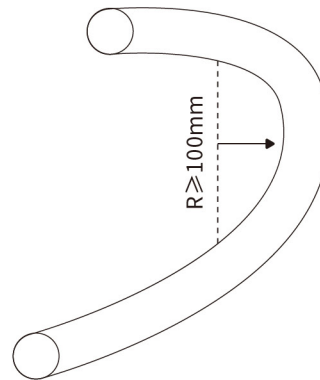

360° MAGIC COLOR NEON LED FLEX SPECIFICATIONS

>> PRODUCT CHARACTER

product model	TTK-D22
Luminous Angle	360°
Voltage	DC12V/DC24V
Power	38W/Meter or 32W/Meter
Product size	22mm
IC type	1934
CRI	≥80
Waterproof Grade	IP67
Cutting length	2.7cm
Optional color	magic color
Application	Signage lighting , Architectural contour lighting

>> PRODUCT FEATURES

1.LUMINOUS ANGLE: 360°

2.Bending direction

⚠ If the length of LED strip is over 2m, it is recommended to install by two persons.

3.Features

- (1) Light source: High luminous efficiency, SMD3528, 216LEDs/m, 224LEDs/m
- (2) Process & Material: High light transmittance, environmental silicone material, integrated extrusion molding technology, IP67 waterproof.
- (3) free twist to different shape
- (4) Optical Design: Unique optical light distribution structure design, uniform lighting surface and no shadow.
- (5) Appearance Design: Compared with the traditional neon tube or PVC guardrail tube, the silicone material has good flexibility, the simple and stylish appearance, which is exquisite and unique.
- (6) Product Certification: CE, ROHS.
- (7) Environmental Features: Resistance to saline solutions, acids & alkali, corrosive gases and UV.
- (8) Working/Storage Temperature: Ta: -20~55°C / 0°C~60°C
- (9) 2 years warranty, life span over 36000 hours.