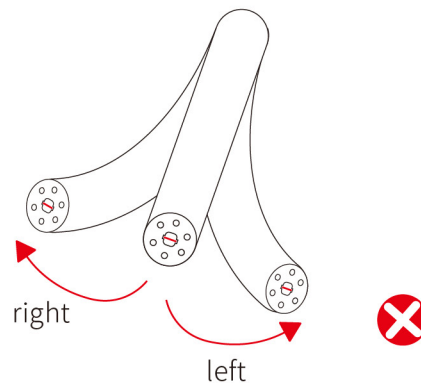

360° MAGIC COLOR NEON LED FLEX SPECIFICATIONS

>> PRODUCT CHARACTER

product model	TTK-D22
Luminous Angle	360°
Voltage	DC12V/DC24V
Power	38W/Meter or 32W/Meter
Product size	22mm
IC type	1934
CRI	≥80
Waterproof Grade	IP67
Cutting length	2.7cm
Optional color	magic color
Application	Signage lighting , Architectural contour lighting

>> PRODUCT FEATURES

1.LUMINOUS ANGLE: 360°

2.Bending direction

⚠ If the length of LED strip is over 2m, it is recommended to install by two persons.

3.Features

- (1) Light source: High luminous efficiency, SMD3528, 216LEDs/m, 224LEDs/m
- (2) Process & Material: High light transmittance, environmental silicone material, integrated extrusion molding technology, IP67 waterproof.
- (3) free twist to different shape
- (4) Optical Design: Unique optical light distribution structure design, uniform lighting surface and no shadow.
- (5) Appearance Design: Compared with the traditional neon tube or PVC guardrail tube, the silicone material has good flexibility, the simple and stylish appearance, which is exquisite and unique.
- (6) Product Certification: CE, ROHS.
- (7) Environmental Features: Resistance to saline solutions, acids & alkali, corrosive gases and UV.
- (8) Working/Storage Temperature: Ta: -20~55°C / 0°C~60°C
- (9) 2 years warranty, life span over 36000 hours.