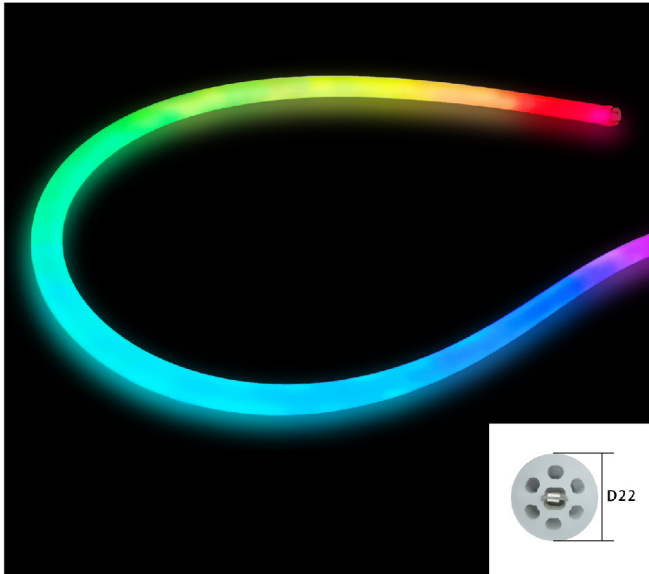

360° MAGIC COLOR NEON LED FLEX SPECIFICATIONS

>> PRODUCT CHARACTER

product model	TTK-D22
Luminous Angle	360°
Voltage	DC12V/DC24V
Power	38W/Meter or 32W/Meter
Product size	22mm
IC type	1934
CRI	≥80
Waterproof Grade	IP67
Cutting length	2.7cm
Optional color	magic color
Application	Signage lighting , Architectural contour lighting

>> PRODUCT FEATURES

1.LUMINOUS ANGLE: 360°

2.Bending direction

⚠ If the length of LED strip is over 2m, it is recommended to install by two persons.

3.Features

- (1) Light source: High luminous efficiency, SMD3528, 216LEDs/m, 224LEDs/m
- (2) Process & Material: High light transmittance, environmental silicone material, integrated extrusion molding technology, IP67 waterproof.
- (3) free twist to different shape
- (4) Optical Design: Unique optical light distribution structure design, uniform lighting surface and no shadow.
- (5) Appearance Design: Compared with the traditional neon tube or PVC guardrail tube, the silicone material has good flexibility, the simple and stylish appearance, which is exquisite and unique.
- (6) Product Certification: CE, ROHS.
- (7) Environmental Features: Resistance to saline solutions, acids & alkali, corrosive gases and UV.
- (8) Working/Storage Temperature: Ta: -20~55°C / 0°C~60°C
- (9) 2 years warranty, life span over 36000 hours.