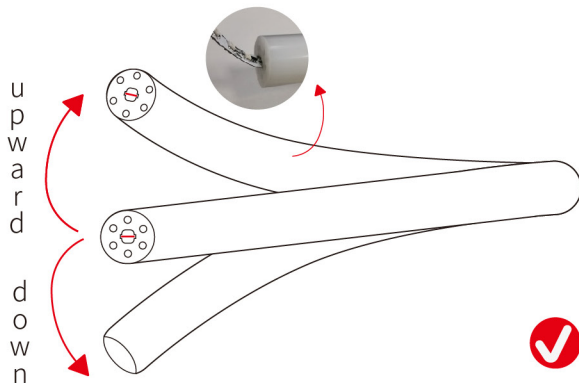

360° MAGIC COLOR NEON LED FLEX SPECIFICATIONS

>> PRODUCT CHARACTER

product model	TTK-D22
Luminous Angle	360°
Voltage	DC12V/DC24V
Power	38W/Meter or 32W/Meter
Product size	22mm
IC type	1934
CRI	≥80
Waterproof Grade	IP67
Cutting length	2.7cm
Optional color	magic color
Application	Signage lighting , Architectural contour lighting

>> PRODUCT FEATURES

1.LUMINOUS ANGLE: 360°

2.Bending direction

⚠ If the length of LED strip is over 2m, it is recommended to install by two persons.

3.Features

- (1) Light source: High luminous efficiency, SMD3528, 216LEDs/m, 224LEDs/m
- (2) Process & Material: High light transmittance, environmental silicone material, integrated extrusion molding technology, IP67 waterproof.
- (3) free twist to different shape
- (4) Optical Design: Unique optical light distribution structure design, uniform lighting surface and no shadow.
- (5) Appearance Design: Compared with the traditional neon tube or PVC guardrail tube, the silicone material has good flexibility, the simple and stylish appearance, which is exquisite and unique.
- (6) Product Certification: CE, ROHS.
- (7) Environmental Features: Resistance to saline solutions, acids & alkali, corrosive gases and UV.
- (8) Working/Storage Temperature: Ta: -20~55°C / 0°C~60°C
- (9) 2 years warranty, life span over 36000 hours.