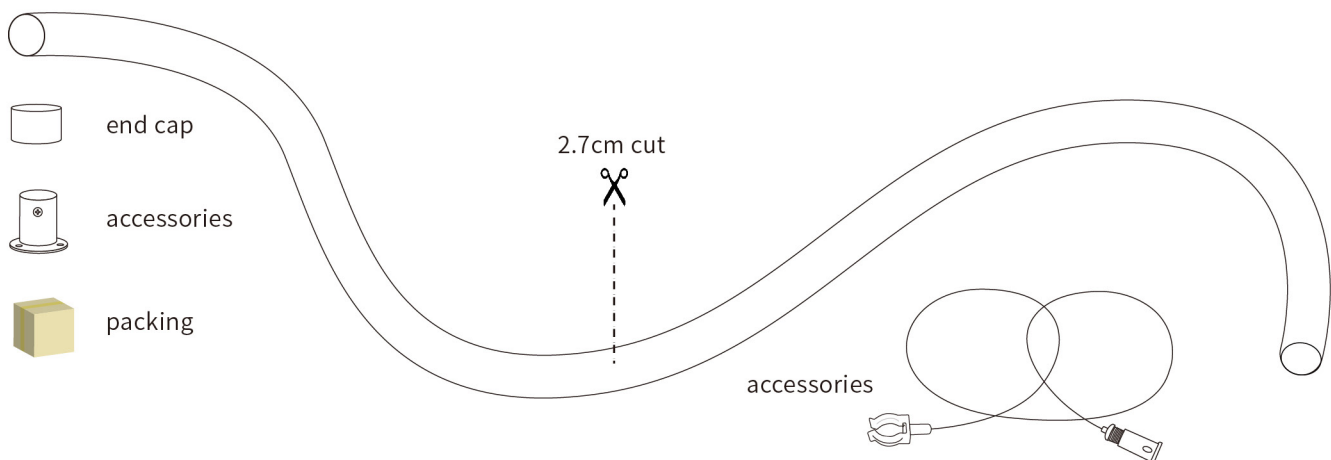

>> PRODUCT FEATURES

1.LUMINOUS ANGLE: 360°

2.Bending direction

⚠ If the length of LED strip is over 2m, it is recommended to install by two persons.

3.Features

- (1) Light source: High luminous efficiency, SMD3528, 216LEDs/m, 224LEDs/m
- (2) Process & Material: High light transmittance, environmental silicone material, integrated extrusion molding technology, IP67 waterproof.
- (3) free twist to different shape
- (4) Optical Design: Unique optical light distribution structure design, uniform lighting surface and no shadow.
- (5) Appearance Design: Compared with the traditional neon tube or PVC guardrail tube, the silicone material has good flexibility, the simple and stylish appearance, which is exquisite and unique.
- (6) Product Certification: CE, ROHS.
- (7) Environmental Features: Resistance to saline solutions, acids & alkali, corrosive gases and UV.
- (8) Working/Storage Temperature: Ta: -20~55°C / 0°C~60°C
- (9) 2 years warranty, life span over 36000 hours.

>> INSTALLATION AND ACCESSORIES

>> WIRING DIAGRAM (DC12V/DC24V)

>> ACCESSORY INFORMATION

Name	Description	Image	Sectional size	Net weight per box (kg)
ceiling installation iron end cap	Fittings for ceiling mounting			0.05kg
steel rope with round PC clips	1m length of steel rope +22mm PC clips		Line length: 1000mm 	0.07kg
steel rope with round PC clips	1m length of steel rope +22mm PC clips		Line length: 1000mm 	0.07kg
green plastic anchors screws	screws for iron end cap			0.02kg
white plastic anchors screws	screws for steel rope			0.02kg
end caps without hole & with hole	neon tube accessories			0.01kg