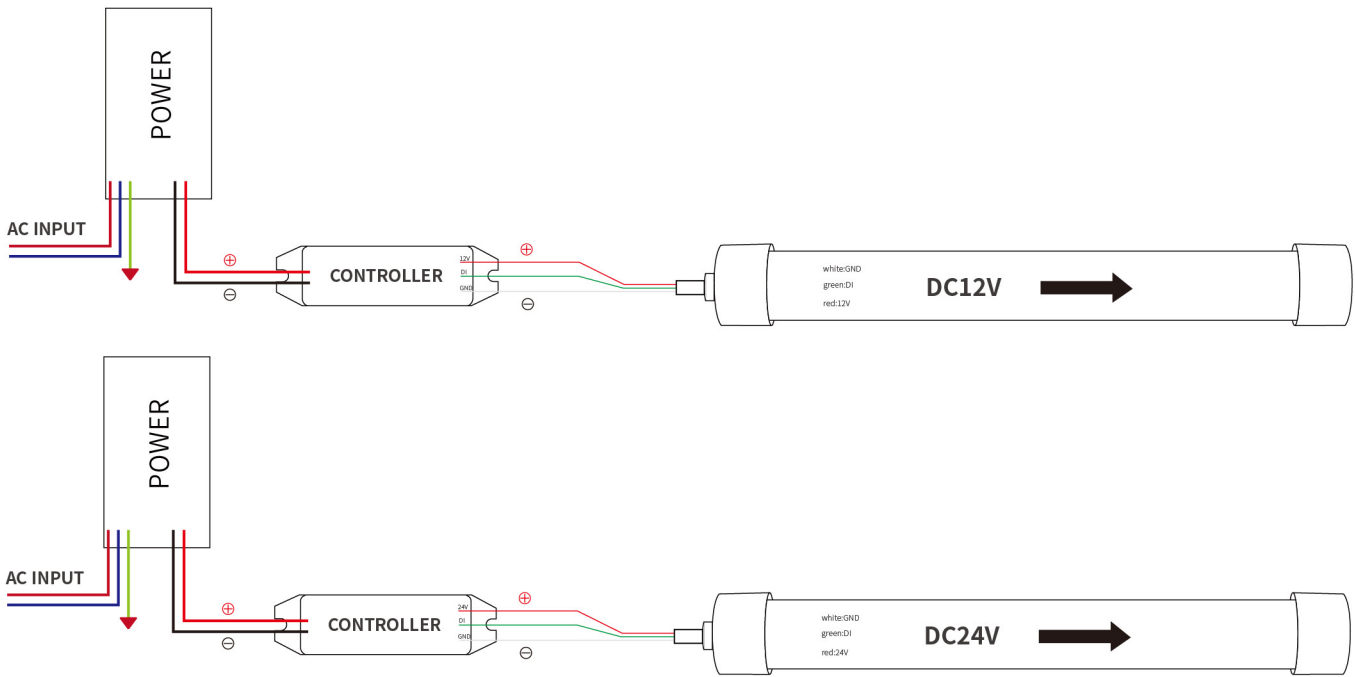

>> WIRING DIAGRAM (DC12V/DC24V)

>> ACCESSORY INFORMATION

Name	Description	Image	Sectional size	Net weight per box (kg)
ceiling installation iron end cap	Fittings for ceiling mounting			0.05kg
steel rope with round PC clips	1m length of steel rope +22mm PC clips		Line length: 1000mm 	0.07kg
steel rope with round PC clips	1m length of steel rope +22mm PC clips		Line length: 1000mm 	0.07kg
green plastic anchors screws	screws for iron end cap			0.02kg
white plastic anchors screws	screws for steel rope			0.02kg
end caps without hole & with hole	neon tube accessories			0.01kg