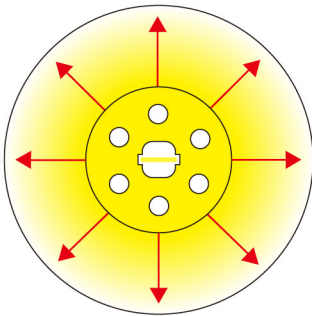

360° MAGIC COLOR NEON LED FLEX SPECIFICATIONS

>> PRODUCT CHARACTER

product model	TTK-D22
Luminous Angle	360°
Voltage	DC12V/DC24V
Power	38W/Meter or 32W/Meter
Product size	22mm
IC type	1934
CRI	≥80
Waterproof Grade	IP67
Cutting length	2.7cm
Optional color	magic color
Application	Signage lighting , Architectural contour lighting

>> PRODUCT FEATURES

1.LUMINOUS ANGLE: 360°

2.Bending direction

⚠ If the length of LED strip is over 2m, it is recommended to install by two persons.

3.Features

- (1) Light source: High luminous efficiency, SMD3528, 216LEDs/m, 224LEDs/m
- (2) Process & Material: High light transmittance, environmental silicone material, integrated extrusion molding technology, IP67 waterproof.
- (3) free twist to different shape
- (4) Optical Design: Unique optical light distribution structure design, uniform lighting surface and no shadow.
- (5) Appearance Design: Compared with the traditional neon tube or PVC guardrail tube, the silicone material has good flexibility, the simple and stylish appearance, which is exquisite and unique.
- (6) Product Certification: CE, ROHS.
- (7) Environmental Features: Resistance to saline solutions, acids & alkali, corrosive gases and UV.
- (8) Working/Storage Temperature: Ta: -20~55°C / 0°C~60°C
- (9) 2 years warranty, life span over 36000 hours.