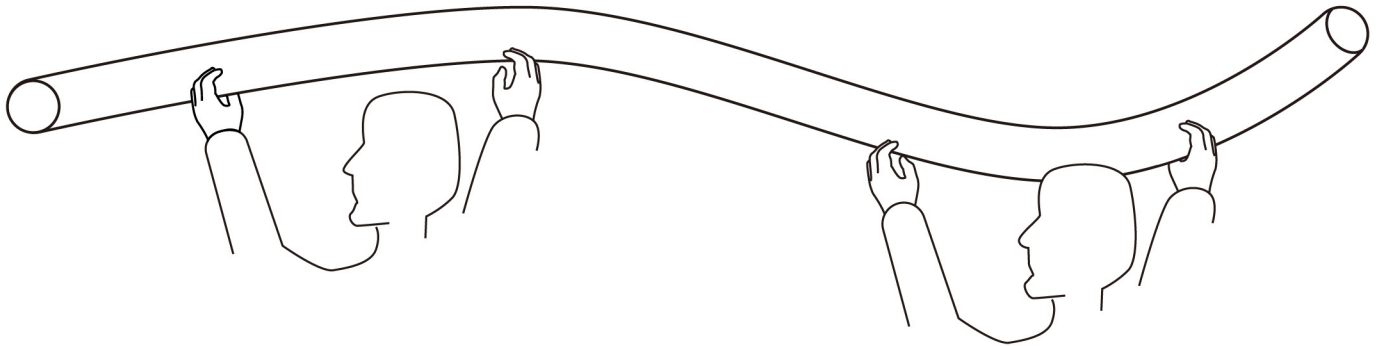

360° MAGIC COLOR NEON LED FLEX SPECIFICATIONS

>> PRODUCT CHARACTER

product model	TTK-D22
Luminous Angle	360°
Voltage	DC12V/DC24V
Power	38W/Meter or 32W/Meter
Product size	22mm
IC type	1934
CRI	≥80
Waterproof Grade	IP67
Cutting length	2.7cm
Optional color	magic color
Application	Signage lighting , Architectural contour lighting

>> PRODUCT FEATURES

1.LUMINOUS ANGLE: 360°

2.Bending direction

⚠ If the length of LED strip is over 2m, it is recommended to install by two persons.

3.Features

- (1) Light source: High luminous efficiency, SMD3528, 216LEDs/m, 224LEDs/m
- (2) Process & Material: High light transmittance, environmental silicone material, integrated extrusion molding technology, IP67 waterproof.
- (3) free twist to different shape
- (4) Optical Design: Unique optical light distribution structure design, uniform lighting surface and no shadow.
- (5) Appearance Design: Compared with the traditional neon tube or PVC guardrail tube, the silicone material has good flexibility, the simple and stylish appearance, which is exquisite and unique.
- (6) Product Certification: CE, ROHS.
- (7) Environmental Features: Resistance to saline solutions, acids & alkali, corrosive gases and UV.
- (8) Working/Storage Temperature: Ta: -20~55°C / 0°C~60°C
- (9) 2 years warranty, life span over 36000 hours.

>> INSTALLATION AND ACCESSORIES

>> WIRING DIAGRAM (DC12V/DC24V)

>> ACCESSORY INFORMATION

Name	Description	Image	Sectional size	Net weight per box (kg)
ceiling installation iron end cap	Fittings for ceiling mounting			0.05kg
steel rope with round PC clips	1m length of steel rope +22mm PC clips		Line length: 1000mm 	0.07kg
steel rope with round PC clips	1m length of steel rope +22mm PC clips		Line length: 1000mm 	0.07kg
green plastic anchors screws	screws for iron end cap			0.02kg
white plastic anchors screws	screws for steel rope			0.02kg
end caps without hole & with hole	neon tube accessories			0.01kg