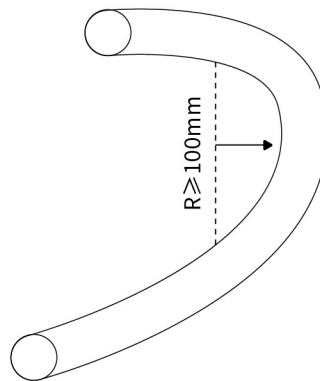

360°NEON LED FLEX SPECIFICATIONS

>> PRODUCT CHARACTER

product model	TTK-D22
Luminous Angle	360°
Voltage	DC12V/DC24V
Power	16W/Meter
Product size	22mm
CRI	≥80
Cutting length	free cut
Waterproof Grade	IP67
Optional color	red,yellow, blue, green, white,warm-white, Pure-white, pink,Light-pink, ice-blue, orange, purple, lemon-yellow
Application	Signage lighting , Architectural contour lighting

>> PRODUCT FEATURES

1.Luminous angle: 360°

2.Bending direction

⚠ If the length of LED strip is over 2m, it is recommended to install by two persons.

3.Features

- (1) Light source: High luminous efficiency, SMD2835, 240LEDs/m
- (2) Process & Material: High light transmittance, environmental silicone material, integrated extrusion molding technology, IP67 waterproof.
- (3) Free cut according to the length you want.
- (4) free twist to different shape
- (5) Optical Design: Unique optical light distribution structure design, uniform lighting surface and no shadow.
- (6) Appearance Design: Compared with the traditional neon tube or PVC guardrail tube, the silicone material has good flexibility, the simple and stylish appearance, which is exquisite and unique.
- (7) Product Certification: CE, ROHS.
- (8) Environmental Features: Resistance to saline solutions, acids & alkali, corrosive gases and UV.
- (9) Working/Storage Temperature: Ta: -20~55°C / 0°C~60°C
- (10) 2 years warranty, life span over 36000 hours.