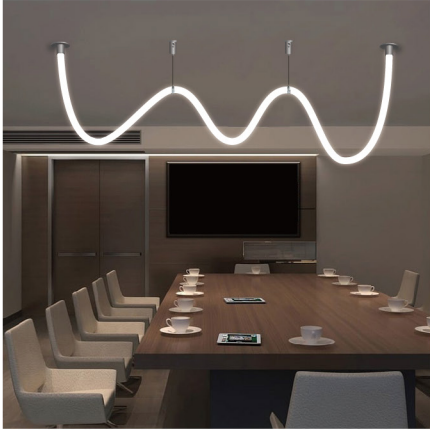

>> APPLICATION

Signage lighting , Architectural contour lighting