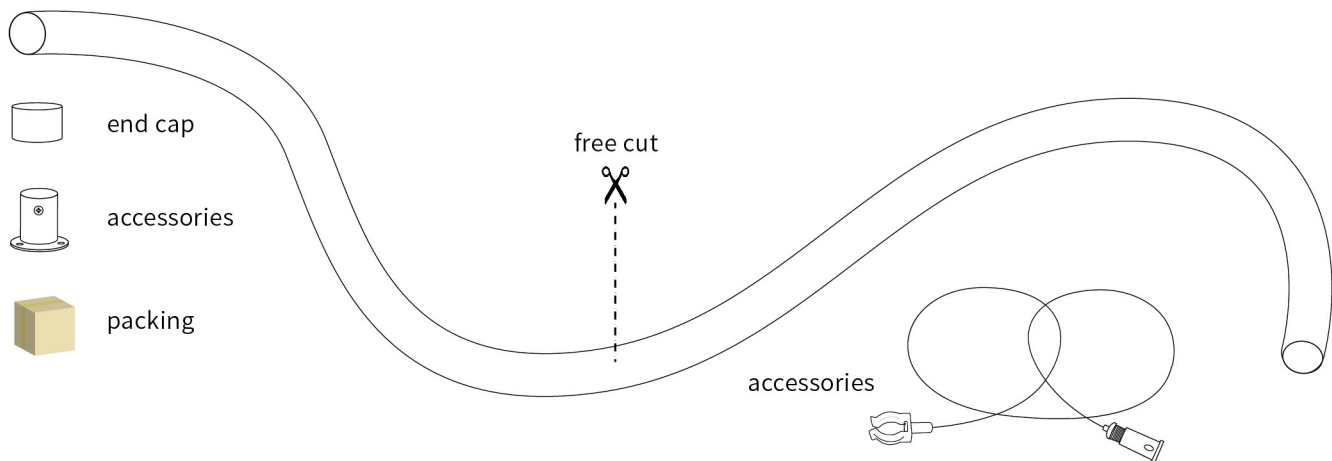

>> PRODUCT FEATURES

1.Luminous angle: 360°

2.Bending direction

⚠ If the length of LED strip is over 2m, it is recommended to install by two persons.

3.Features

- (1) Light source: High luminous efficiency, SMD2835, 240LEDs/m
- (2) Process & Material: High light transmittance, environmental silicone material, integrated extrusion molding technology, IP67 waterproof.
- (3) Free cut according to the length you want.
- (4) free twist to different shape
- (5) Optical Design: Unique optical light distribution structure design, uniform lighting surface and no shadow.
- (6) Appearance Design: Compared with the traditional neon tube or PVC guardrail tube, the silicone material has good flexibility, the simple and stylish appearance, which is exquisite and unique.
- (7) Product Certification: CE, ROHS.
- (8) Environmental Features: Resistance to saline solutions, acids & alkali, corrosive gases and UV.
- (9) Working/Storage Temperature: Ta: -20~55°C / 0°C~60°C
- (10) 2 years warranty, life span over 36000 hours.

>> INSTALLATION AND ACCESSORIES

>> WIRING DIAGRAM

>> ACCESSORY INFORMATION

Name	Description	Image	Sectional size	Net weight per box (kg)
ceiling installation iron end cap	Fittings for ceiling mounting			0.05kg
steel rope with round PC clips	1m length of steel rope +22mm PC clips		Line length: 1000mm 	0.07kg
steel rope with round PC clips	1m length of steel rope +22mm PC clips		Line length: 1000mm 	0.07kg
green plastic anchors screws	screws for iron end cap			0.02kg
white plastic anchors screws	screws for steel rope			0.02kg
end caps without hole & with hole	neon tube accessories			0.01kg