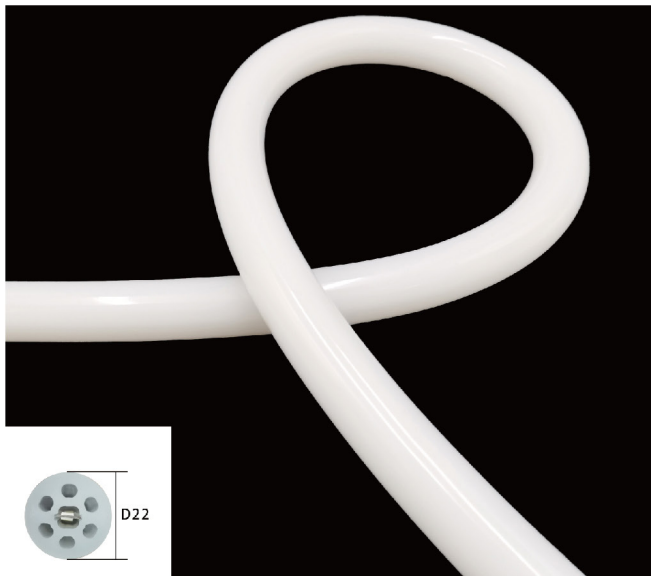

360°NEON LED FLEX SPECIFICATIONS

>> PRODUCT CHARACTER

product model	TTK-D22
Luminous Angle	360°
Voltage	DC12V/DC24V
Power	16W/Meter
Product size	22mm
CRI	≥80
Cutting length	free cut
Waterproof Grade	IP67
Optional color	red,yellow, blue, green, white,warm-white, Pure-white, pink,Light-pink, ice-blue, orange, purple, lemon-yellow
Application	Signage lighting , Architectural contour lighting

>> PRODUCT FEATURES

1.Luminous angle: 360°

2.Bending direction

⚠ If the length of LED strip is over 2m, it is recommended to install by two persons.

3.Features

- (1) Light source: High luminous efficiency, SMD2835, 240LEDs/m
- (2) Process & Material: High light transmittance, environmental silicone material, integrated extrusion molding technology, IP67 waterproof.
- (3) Free cut according to the length you want.
- (4) free twist to different shape
- (5) Optical Design: Unique optical light distribution structure design, uniform lighting surface and no shadow.
- (6) Appearance Design: Compared with the traditional neon tube or PVC guardrail tube, the silicone material has good flexibility, the simple and stylish appearance, which is exquisite and unique.
- (7) Product Certification: CE, ROHS.
- (8) Environmental Features: Resistance to saline solutions, acids & alkali, corrosive gases and UV.
- (9) Working/Storage Temperature: Ta: -20~55°C / 0°C~60°C
- (10) 2 years warranty, life span over 36000 hours.