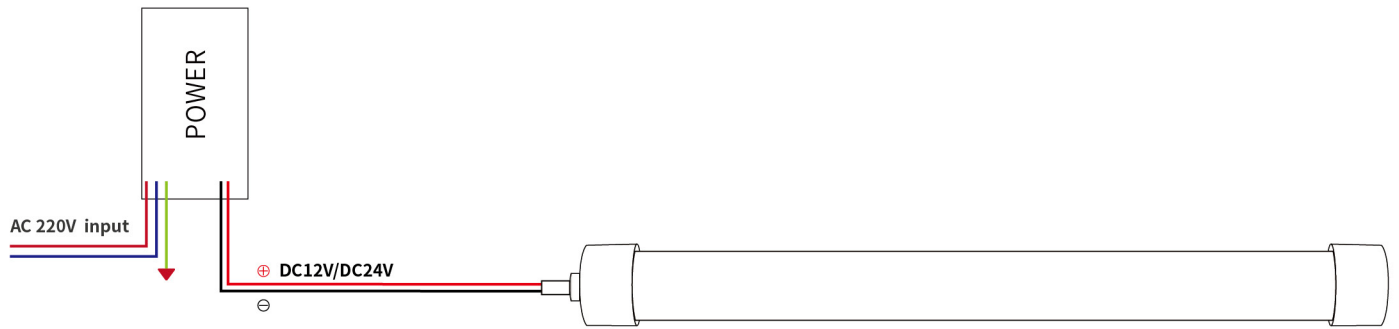

>> WIRING DIAGRAM

>> ACCESSORY INFORMATION

Name	Description	Image	Sectional size	Net weight per box (kg)
ceiling installation iron end cap	Fittings for ceiling mounting			0.05kg
steel rope with round PC clips	1m length of steel rope +22mm PC clips		Line length: 1000mm 	0.07kg
steel rope with round PC clips	1m length of steel rope +22mm PC clips		Line length: 1000mm 	0.07kg
green plastic anchors screws	screws for iron end cap			0.02kg
white plastic anchors screws	screws for steel rope			0.02kg
end caps without hole & with hole	neon tube accessories			0.01kg