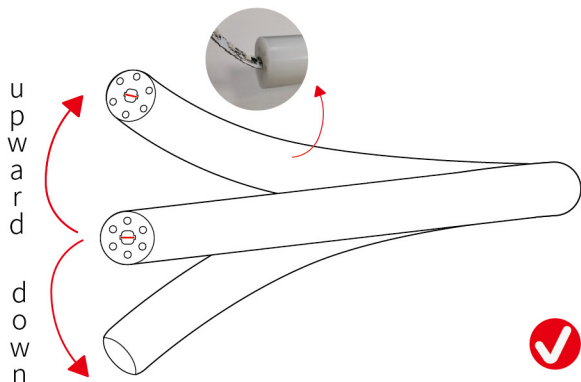

360°NEON LED FLEX SPECIFICATIONS

>> PRODUCT CHARACTER

product model	TTK-D22
Luminous Angle	360°
Voltage	DC12V/DC24V
Power	16W/Meter
Product size	22mm
CRI	≥80
Cutting length	free cut
Waterproof Grade	IP67
Optional color	red,yellow, blue, green, white,warm-white, Pure-white, pink,Light-pink, ice-blue, orange, purple, lemon-yellow
Application	Signage lighting , Architectural contour lighting

>> PRODUCT FEATURES

1.Luminous angle: 360°

2.Bending direction

⚠ If the length of LED strip is over 2m, it is recommended to install by two persons.

3.Features

- (1) Light source: High luminous efficiency, SMD2835, 240LEDs/m
- (2) Process & Material: High light transmittance, environmental silicone material, integrated extrusion molding technology, IP67 waterproof.
- (3) Free cut according to the length you want.
- (4) free twist to different shape
- (5) Optical Design: Unique optical light distribution structure design, uniform lighting surface and no shadow.
- (6) Appearance Design: Compared with the traditional neon tube or PVC guardrail tube, the silicone material has good flexibility, the simple and stylish appearance, which is exquisite and unique.
- (7) Product Certification: CE, ROHS.
- (8) Environmental Features: Resistance to saline solutions, acids & alkali, corrosive gases and UV.
- (9) Working/Storage Temperature: Ta: -20~55°C / 0°C~60°C
- (10) 2 years warranty, life span over 36000 hours.