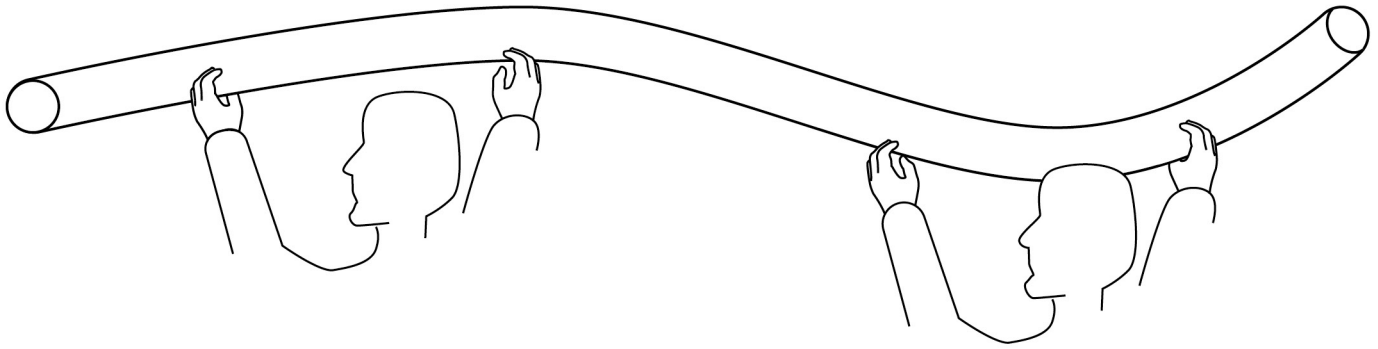

360°NEON LED FLEX SPECIFICATIONS

>> PRODUCT CHARACTER

product model	TTK-D22
Luminous Angle	360°
Voltage	DC12V/DC24V
Power	16W/Meter
Product size	22mm
CRI	≥80
Cutting length	free cut
Waterproof Grade	IP67
Optional color	red,yellow, blue, green, white,warm-white, Pure-white, pink,Light-pink, ice-blue, orange, purple, lemon-yellow
Application	Signage lighting , Architectural contour lighting

>> PRODUCT FEATURES

1.Luminous angle: 360°

2.Bending direction

⚠ If the length of LED strip is over 2m, it is recommended to install by two persons.

3.Features

- (1) Light source: High luminous efficiency, SMD2835, 240LEDs/m
- (2) Process & Material: High light transmittance, environmental silicone material, integrated extrusion molding technology, IP67 waterproof.
- (3) Free cut according to the length you want.
- (4) free twist to different shape
- (5) Optical Design: Unique optical light distribution structure design, uniform lighting surface and no shadow.
- (6) Appearance Design: Compared with the traditional neon tube or PVC guardrail tube, the silicone material has good flexibility, the simple and stylish appearance, which is exquisite and unique.
- (7) Product Certification: CE, ROHS.
- (8) Environmental Features: Resistance to saline solutions, acids & alkali, corrosive gases and UV.
- (9) Working/Storage Temperature: Ta: -20~55°C / 0°C~60°C
- (10) 2 years warranty, life span over 36000 hours.