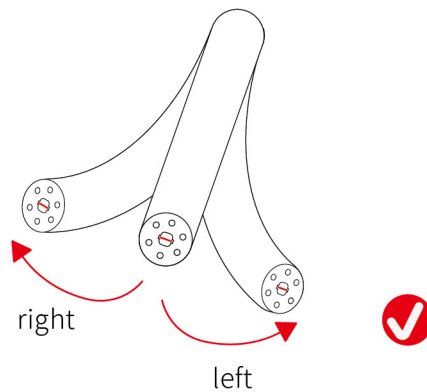

360°NEON LED FLEX SPECIFICATIONS

>> PRODUCT CHARACTER

product model	TTK-D22
Luminous Angle	360°
Voltage	DC12V/DC24V
Power	16W/Meter
Product size	22mm
CRI	≥80
Cutting length	free cut
Waterproof Grade	IP67
Optional color	red,yellow, blue, green, white,warm-white, Pure-white, pink,Light-pink, ice-blue, orange, purple, lemon-yellow
Application	Signage lighting , Architectural contour lighting

>> PRODUCT FEATURES

1.Luminous angle: 360°

2.Bending direction

⚠ If the length of LED strip is over 2m, it is recommended to install by two persons.

3.Features

- (1) Light source: High luminous efficiency, SMD2835, 240LEDs/m
- (2) Process & Material: High light transmittance, environmental silicone material, integrated extrusion molding technology, IP67 waterproof.
- (3) Free cut according to the length you want.
- (4) free twist to different shape
- (5) Optical Design: Unique optical light distribution structure design, uniform lighting surface and no shadow.
- (6) Appearance Design: Compared with the traditional neon tube or PVC guardrail tube, the silicone material has good flexibility, the simple and stylish appearance, which is exquisite and unique.
- (7) Product Certification: CE, ROHS.
- (8) Environmental Features: Resistance to saline solutions, acids & alkali, corrosive gases and UV.
- (9) Working/Storage Temperature: Ta: -20~55°C / 0°C~60°C
- (10) 2 years warranty, life span over 36000 hours.