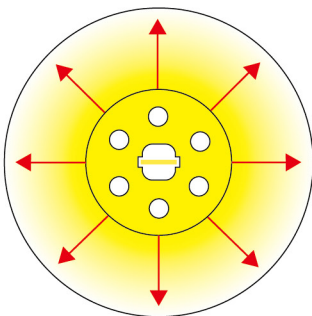

360°NEON LED FLEX SPECIFICATIONS

>> PRODUCT CHARACTER

product model	TTK-D22
Luminous Angle	360°
Voltage	DC12V/DC24V
Power	16W/Meter
Product size	22mm
CRI	≥80
Cutting length	free cut
Waterproof Grade	IP67
Optional color	red,yellow, blue, green, white,warm-white, Pure-white, pink,Light-pink, ice-blue, orange, purple, lemon-yellow
Application	Signage lighting , Architectural contour lighting

>> PRODUCT FEATURES

1.Luminous angle: 360°

2.Bending direction

⚠ If the length of LED strip is over 2m, it is recommended to install by two persons.

3.Features

- (1) Light source: High luminous efficiency, SMD2835, 240LEDs/m
- (2) Process & Material: High light transmittance, environmental silicone material, integrated extrusion molding technology, IP67 waterproof.
- (3) Free cut according to the length you want.
- (4) free twist to different shape
- (5) Optical Design: Unique optical light distribution structure design, uniform lighting surface and no shadow.
- (6) Appearance Design: Compared with the traditional neon tube or PVC guardrail tube, the silicone material has good flexibility, the simple and stylish appearance, which is exquisite and unique.
- (7) Product Certification: CE, ROHS.
- (8) Environmental Features: Resistance to saline solutions, acids & alkali, corrosive gases and UV.
- (9) Working/Storage Temperature: Ta: -20~55°C / 0°C~60°C
- (10) 2 years warranty, life span over 36000 hours.