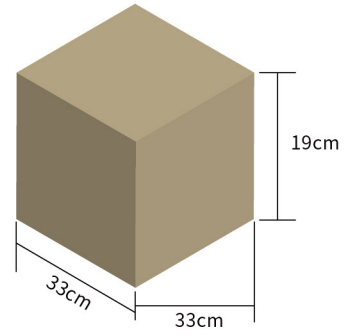

SILICONE SEPARATED NEON LIGHT SPECIFICATIONS

>> PRODUCT CHARACTER

| | |
|------------------|--|
| product model | TTK-012 |
| Voltage | DC12V |
| Power | 8W per Meter |
| Product size | 12*10mm |
| CRI | ≥80 |
| Cutting length | 2.3cm |
| Waterproof Grade | IP20 |
| LED QTY | 126 leds per meter |
| Optional color | red,yellow, blue, green, white,warm-white, Pure-white, pink,Light-pink, ice-blue, orange, purple, lemon-yellow |
| Application | making neon signs |

5. Cut the corner with an angle cutter, and cut the end of silicone with cap cutter

>> APPLICATION

>> PACKAGE

silicone tube
50m/roll

QTY:50m/roll*2
weight:12kg/box

carton

LED strip with S shape
10m/roll

400m/box
weight:4.5kg/box