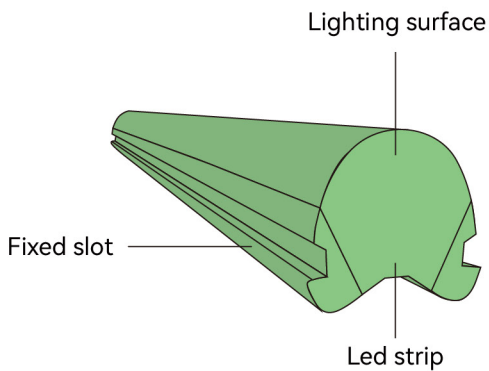

SILICONE SEPARATED NEON LIGHT SPECIFICATIONS

>> PRODUCT CHARACTER

| | |
|------------------|--|
| product model | TTK-012 |
| Voltage | DC12V |
| Power | 8W per Meter |
| Product size | 12*10mm |
| CRI | ≥80 |
| Cutting length | 2.3cm |
| Waterproof Grade | IP20 |
| LED QTY | 126 leds per meter |
| Optional color | red,yellow, blue, green, white,warm-white, Pure-white, pink,Light-pink, ice-blue, orange, purple, lemon-yellow |
| Application | making neon signs |

>> PRODUCT DETAILS

>> SPLIT MILLING CUTTER

Carving depth :4.2mm

Carving depth :5.8mm

>> ACCESSORY INFORMATION

The following are the models available for collet selection

| Picture | type | A | B | C |
|---|------|------|------|--------|
|  | ER11 | 11.5 | 18 | 1-7mm |
| | ER16 | 17 | 27.5 | 1-10mm |
| | ER20 | 21 | 31.5 | 1-13mm |
| | ER25 | 26 | 34 | 1-16mm |
| | ER32 | 33 | 40 | 1-20mm |
| | ER40 | 41 | 46 | 3-26mm |

>> THE DETAILS OF MAKING SIGN

1.Dig a groove with suitable milling cutter 2.Put in S-shape LED light

3.The S shape LED light between strokes is welded with the part connector 4.The silicone strip is embedded in the groove