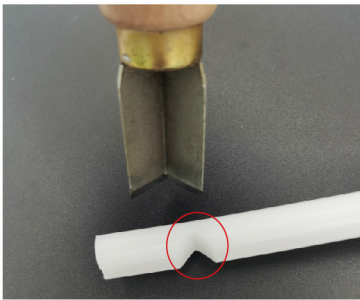

SILICONE SEPARATED NEON LIGHT SPECIFICATIONS

>> PRODUCT CHARACTER

| | |
|------------------|--|
| product model | TTK-012 |
| Voltage | DC12V |
| Power | 8W per Meter |
| Product size | 12*10mm |
| CRI | ≥80 |
| Cutting length | 2.3cm |
| Waterproof Grade | IP20 |
| LED QTY | 126 leds per meter |
| Optional color | red,yellow, blue, green, white,warm-white, Pure-white, pink,Light-pink, ice-blue, orange, purple, lemon-yellow |
| Application | making neon signs |

>> PRODUCT DETAILS

>> SPLIT MILLING CUTTER

Carving depth :4.2mm

Carving depth :5.8mm

>> ACCESSORY INFORMATION

The following are the models available for collet selection

| Picture | type | A | B | C |
|---|------|------|------|--------|
|  | ER11 | 11.5 | 18 | 1-7mm |
| | ER16 | 17 | 27.5 | 1-10mm |
| | ER20 | 21 | 31.5 | 1-13mm |
| | ER25 | 26 | 34 | 1-16mm |
| | ER32 | 33 | 40 | 1-20mm |
| | ER40 | 41 | 46 | 3-26mm |

>> THE DETAILS OF MAKING SIGN

1.Dig a groove with suitable milling cutter 2.Put in S-shape LED light

3.The S shape LED light between strokes is welded with the part connector 4.The silicone strip is embedded in the groove

5. Cut the corner with an angle cutter, and cut the end of silicone with cap cutter

>> APPLICATION

>> PACKAGE

silicone tube
50m/roll

QTY:50m/roll*2
weight:12kg/box

carton

LED strip with S shape
10m/roll

400m/box
weight:4.5kg/box