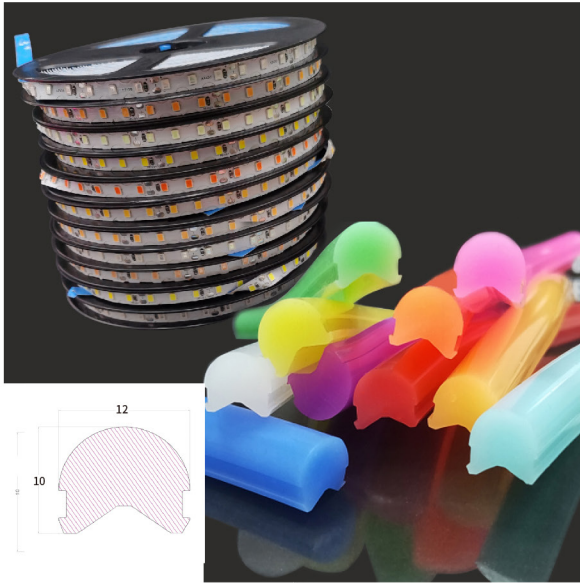

SILICONE SEPARATED NEON LIGHT SPECIFICATIONS

>> PRODUCT CHARACTER

| | |
|------------------|--|
| product model | TTK-012 |
| Voltage | DC12V |
| Power | 8W per Meter |
| Product size | 12*10mm |
| CRI | ≥80 |
| Cutting length | 2.3cm |
| Waterproof Grade | IP20 |
| LED QTY | 126 leds per meter |
| Optional color | red,yellow, blue, green, white,warm-white, Pure-white, pink,Light-pink, ice-blue, orange, purple, lemon-yellow |
| Application | making neon signs |

>> PRODUCT DETAILS

>> SPLIT MILLING CUTTER

Carving depth :4.2mm

Carving depth :5.8mm

>> ACCESSORY INFORMATION

The following are the models available for collet selection

| Picture | type | A | B | C |
|---|------|------|------|--------|
|  | ER11 | 11.5 | 18 | 1-7mm |
| | ER16 | 17 | 27.5 | 1-10mm |
| | ER20 | 21 | 31.5 | 1-13mm |
| | ER25 | 26 | 34 | 1-16mm |
| | ER32 | 33 | 40 | 1-20mm |
| | ER40 | 41 | 46 | 3-26mm |

| Name | Description | Image | Net weight per box (kg) |
|--|--|--|-------------------------|
| Cutter for silicone tube | Angle cutter tail cutter |  | 0.1kg |
| 5cm mini transparent connect wire (1000pcs per bag) | connector wire for led strip (custom Length) |  | 0.05kg |
| 6cm mini transparent connect wire (1000pcs per bag) | | | 0.05kg |
| 7cm mini transparent connect wire (1000pcs per bag) | | | 0.05kg |
| 10cm mini transparent connect wire (1000pcs per bag) | | | 0.05kg |
| 15cm mini transparent connect wire (1000pcs per bag) | | | 0.05kg |

>> THE DETAILS OF MAKING SIGN

1.Dig a groove with suitable milling cutter 2.Put in S-shape LED light

3.The S shape LED light between strokes is welded with the part connector 4.The silicone strip is embedded in the groove