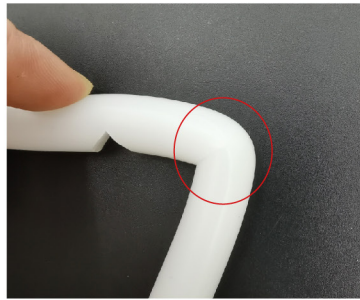

SILICONE SEPARATED NEON LIGHT SPECIFICATIONS

>> PRODUCT CHARACTER

| | |
|------------------|--|
| product model | TTK-012 |
| Voltage | DC12V |
| Power | 8W per Meter |
| Product size | 12*10mm |
| CRI | ≥80 |
| Cutting length | 2.3cm |
| Waterproof Grade | IP20 |
| LED QTY | 126 leds per meter |
| Optional color | red,yellow, blue, green, white,warm-white, Pure-white, pink,Light-pink, ice-blue, orange, purple, lemon-yellow |
| Application | making neon signs |

>> PRODUCT DETAILS

>> SPLIT MILLING CUTTER

Carving depth :4.2mm

Carving depth :5.8mm

>> ACCESSORY INFORMATION

The following are the models available for collet selection

| Picture | type | A | B | C |
|---|------|------|------|--------|
|  | ER11 | 11.5 | 18 | 1-7mm |
| | ER16 | 17 | 27.5 | 1-10mm |
| | ER20 | 21 | 31.5 | 1-13mm |
| | ER25 | 26 | 34 | 1-16mm |
| | ER32 | 33 | 40 | 1-20mm |
| | ER40 | 41 | 46 | 3-26mm |

>> THE DETAILS OF MAKING SIGN

1.Dig a groove with suitable milling cutter 2.Put in S-shape LED light

3.The S shape LED light between strokes is welded with the part connector 4.The silicone strip is embedded in the groove

5. Cut the corner with an angle cutter, and cut the end of silicone with cap cutter

>> APPLICATION

>> PACKAGE

silicone tube
50m/roll

QTY:50m/roll*2
weight:12kg/box

carton

LED strip with S shape
10m/roll

400m/box
weight:4.5kg/box