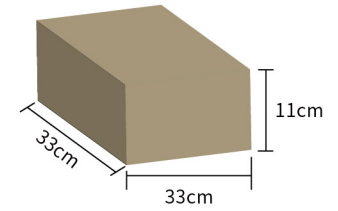

5. Cut the corner with an angle cutter, and cut the end of silicone with cap cutter

>> APPLICATION

>> PACKAGE

silicone tube
50m/roll

QTY:50m/roll*2
weight:12kg/box

carton

LED strip with S shape
10m/roll

400m/box
weight:4.5kg/box