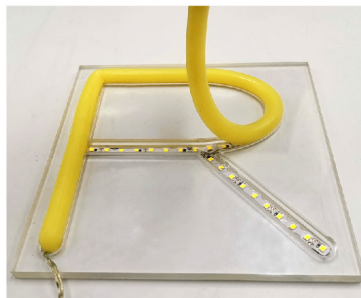

SILICONE SEPARATED NEON LIGHT SPECIFICATIONS

>> PRODUCT CHARACTER

| | |
|------------------|--|
| product model | TTK-012 |
| Voltage | DC12V |
| Power | 8W per Meter |
| Product size | 12*10mm |
| CRI | ≥80 |
| Cutting length | 2.3cm |
| Waterproof Grade | IP20 |
| LED QTY | 126 leds per meter |
| Optional color | red,yellow, blue, green, white,warm-white, Pure-white, pink,Light-pink, ice-blue, orange, purple, lemon-yellow |
| Application | making neon signs |

>> PRODUCT DETAILS

>> SPLIT MILLING CUTTER

Carving depth :4.2mm

Carving depth :5.8mm

>> ACCESSORY INFORMATION

The following are the models available for collet selection

| Picture | type | A | B | C |
|---|------|------|------|--------|
|  | ER11 | 11.5 | 18 | 1-7mm |
| | ER16 | 17 | 27.5 | 1-10mm |
| | ER20 | 21 | 31.5 | 1-13mm |
| | ER25 | 26 | 34 | 1-16mm |
| | ER32 | 33 | 40 | 1-20mm |
| | ER40 | 41 | 46 | 3-26mm |

| Name | Description | Image | Net weight per box (kg) |
|--|--|--|-------------------------|
| Cutter for silicone tube | Angle cutter tail cutter |  | 0.1kg |
| 5cm mini transparent connect wire (1000pcs per bag) | connector wire for led strip (custom Length) |  | 0.05kg |
| 6cm mini transparent connect wire (1000pcs per bag) | | | 0.05kg |
| 7cm mini transparent connect wire (1000pcs per bag) | | | 0.05kg |
| 10cm mini transparent connect wire (1000pcs per bag) | | | 0.05kg |
| 15cm mini transparent connect wire (1000pcs per bag) | | | 0.05kg |

>> THE DETAILS OF MAKING SIGN

1.Dig a groove with suitable milling cutter 2.Put in S-shape LED light

3.The S shape LED light between strokes is welded with the part connector 4.The silicone strip is embedded in the groove