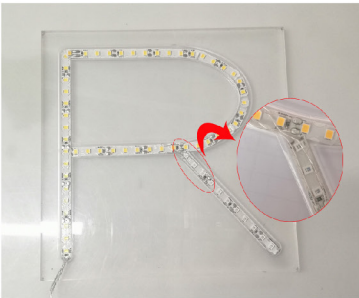

SILICONE SEPARATED NEON LIGHT SPECIFICATIONS

>> PRODUCT CHARACTER

| | |
|------------------|--|
| product model | TTK-012 |
| Voltage | DC12V |
| Power | 8W per Meter |
| Product size | 12*10mm |
| CRI | ≥80 |
| Cutting length | 2.3cm |
| Waterproof Grade | IP20 |
| LED QTY | 126 leds per meter |
| Optional color | red,yellow, blue, green, white,warm-white, Pure-white, pink,Light-pink, ice-blue, orange, purple, lemon-yellow |
| Application | making neon signs |

>> PRODUCT DETAILS

>> SPLIT MILLING CUTTER

Carving depth :4.2mm

Carving depth :5.8mm

>> ACCESSORY INFORMATION

The following are the models available for collet selection

| Picture | type | A | B | C |
|---|------|------|------|--------|
|  | ER11 | 11.5 | 18 | 1-7mm |
| | ER16 | 17 | 27.5 | 1-10mm |
| | ER20 | 21 | 31.5 | 1-13mm |
| | ER25 | 26 | 34 | 1-16mm |
| | ER32 | 33 | 40 | 1-20mm |
| | ER40 | 41 | 46 | 3-26mm |

| Name | Description | Image | Net weight per box (kg) |
|--|--|--|-------------------------|
| Cutter for silicone tube | Angle cutter tail cutter |  | 0.1kg |
| 5cm mini transparent connect wire (1000pcs per bag) | connector wire for led strip (custom Length) |  | 0.05kg |
| 6cm mini transparent connect wire (1000pcs per bag) | | | 0.05kg |
| 7cm mini transparent connect wire (1000pcs per bag) | | | 0.05kg |
| 10cm mini transparent connect wire (1000pcs per bag) | | | 0.05kg |
| 15cm mini transparent connect wire (1000pcs per bag) | | | 0.05kg |

>> THE DETAILS OF MAKING SIGN

1.Dig a groove with suitable milling cutter 2.Put in S-shape LED light

3.The S shape LED light between strokes is welded with the part connector 4.The silicone strip is embedded in the groove