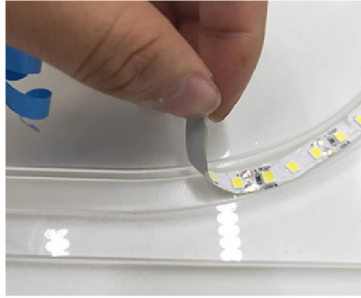

SILICONE SEPARATED NEON LIGHT SPECIFICATIONS

>> PRODUCT CHARACTER

| | |
|------------------|--|
| product model | TTK-012 |
| Voltage | DC12V |
| Power | 8W per Meter |
| Product size | 12*10mm |
| CRI | ≥80 |
| Cutting length | 2.3cm |
| Waterproof Grade | IP20 |
| LED QTY | 126 leds per meter |
| Optional color | red,yellow, blue, green, white,warm-white, Pure-white, pink,Light-pink, ice-blue, orange, purple, lemon-yellow |
| Application | making neon signs |

>> PRODUCT DETAILS

>> SPLIT MILLING CUTTER

Carving depth :4.2mm

Carving depth :5.8mm

>> ACCESSORY INFORMATION

The following are the models available for collet selection

| Picture | type | A | B | C |
|---|------|------|------|--------|
|  | ER11 | 11.5 | 18 | 1-7mm |
| | ER16 | 17 | 27.5 | 1-10mm |
| | ER20 | 21 | 31.5 | 1-13mm |
| | ER25 | 26 | 34 | 1-16mm |
| | ER32 | 33 | 40 | 1-20mm |
| | ER40 | 41 | 46 | 3-26mm |

>> THE DETAILS OF MAKING SIGN

1.Dig a groove with suitable milling cutter 2.Put in S-shape LED light

3.The S shape LED light between strokes is welded with the part connector 4.The silicone strip is embedded in the groove

5. Cut the corner with an angle cutter, and cut the end of silicone with cap cutter

>> APPLICATION

>> PACKAGE

silicone tube
50m/roll

QTY:50m/roll*2
weight:12kg/box

carton

LED strip with S shape
10m/roll

400m/box
weight:4.5kg/box