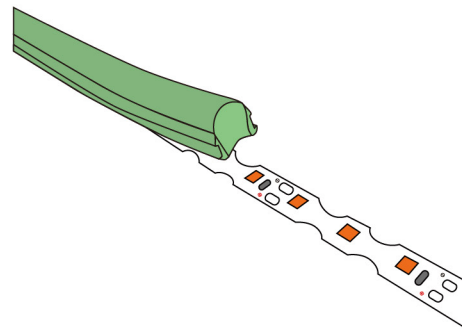

SILICONE SEPARATED NEON LIGHT SPECIFICATIONS

>> PRODUCT CHARACTER

| | |
|------------------|--|
| product model | TTK-012 |
| Voltage | DC12V |
| Power | 8W per Meter |
| Product size | 12*10mm |
| CRI | ≥80 |
| Cutting length | 2.3cm |
| Waterproof Grade | IP20 |
| LED QTY | 126 leds per meter |
| Optional color | red,yellow, blue, green, white,warm-white, Pure-white, pink,Light-pink, ice-blue, orange, purple, lemon-yellow |
| Application | making neon signs |

>> PRODUCT DETAILS

>> SPLIT MILLING CUTTER

Carving depth :4.2mm

Carving depth :5.8mm

>> ACCESSORY INFORMATION

The following are the models available for collet selection

| Picture | type | A | B | C |
|---|------|------|------|--------|
|  | ER11 | 11.5 | 18 | 1-7mm |
| | ER16 | 17 | 27.5 | 1-10mm |
| | ER20 | 21 | 31.5 | 1-13mm |
| | ER25 | 26 | 34 | 1-16mm |
| | ER32 | 33 | 40 | 1-20mm |
| | ER40 | 41 | 46 | 3-26mm |

| Name | Description | Image | Net weight per box (kg) |
|--|--|--|-------------------------|
| Cutter for silicone tube | Angle cutter tail cutter |  | 0.1kg |
| 5cm mini transparent connect wire (1000pcs per bag) | connector wire for led strip (custom Length) |  | 0.05kg |
| 6cm mini transparent connect wire (1000pcs per bag) | | | 0.05kg |
| 7cm mini transparent connect wire (1000pcs per bag) | | | 0.05kg |
| 10cm mini transparent connect wire (1000pcs per bag) | | | 0.05kg |
| 15cm mini transparent connect wire (1000pcs per bag) | | | 0.05kg |

>> THE DETAILS OF MAKING SIGN

1.Dig a groove with suitable milling cutter 2.Put in S-shape LED light

3.The S shape LED light between strokes is welded with the part connector 4.The silicone strip is embedded in the groove