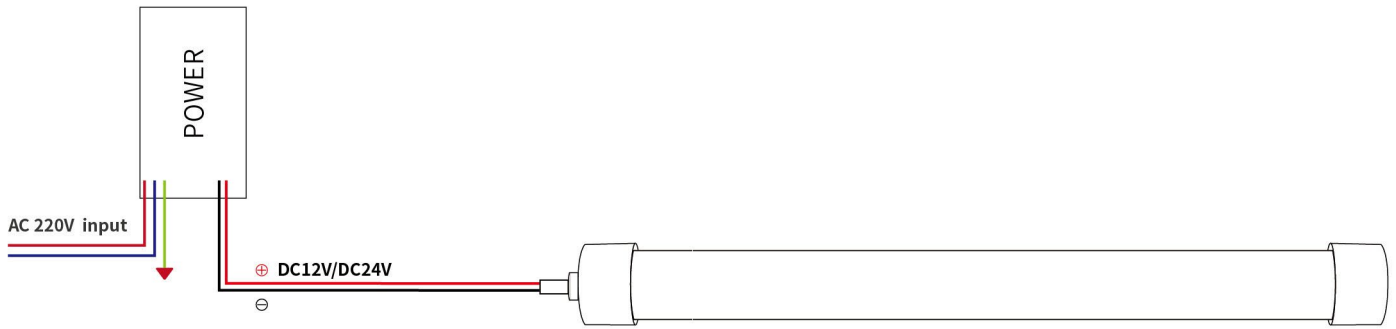

360°NEON LED FLEX SPECIFICATIONS

>> PRODUCT CHARACTER

product model	TTK-D25
Luminous Angle	360°
Voltage	DC12V/DC24V
Power	16W/Meter
Product size	25mm
CRI	≥80
Cutting length	2.7cm/Custom length
Waterproof Grade	IP67
Optional color	red,yellow, blue, green, white,warm-white, Pure-white, pink,Light-pink, ice-blue, orange, purple, lemon-yellow
Application	Signage lighting , Architectural contour lighting

>> PRODUCT FEATURES

1.Luminous angle: 360°

2.Bending direction

⚠ If the length of LED strip is over 2m, it is recommended to install by two persons.

3.Features

- (1) Light source: High luminous efficiency, SMD2835, 240LEDs/m
- (2) Process & Material: High light transmittance, environmental silicone material, integrated extrusion molding technology, IP67 waterproof.
- (3) free twist to different shape
- (4) Optical Design: Unique optical light distribution structure design, uniform lighting surface and no shadow.
- (5) Appearance Design: Compared with the traditional neon tube or PVC guardrail tube, the silicone material has good flexibility, the simple and stylish appearance, which is exquisite and unique.
- (6) Product Certification: CE, ROHS.
- (7) Environmental Features: Resistance to saline solutions, acids & alkali, corrosive gases and UV.
- (8) Working/Storage Temperature: Ta: -20~55°C / 0°C~60°C
- (9) 2 years warranty, life span over 36000 hours.

>> INSTALLATION AND ACCESSORIES

>> WIRING DIAGRAM

>> ACCESSORY INFORMATION

Name	Description	Image	Sectional size	Net weight per box (kg)
ceiling installation iron end cap	Fittings for ceiling mounting			0.07kg
steel rope with round PC clips	1m length of steel rope +25mm PC clips		Line length: 1000mm 	0.07kg
steel rope with round PC clips	1m length of steel rope +25mm PC clips		Line length: 1000mm 	0.07kg
green plastic anchors screws	screws for iron end cap			0.02kg
white plastic anchors screws	screws for steel rope			0.02kg
end caps without hole & with hole	neon tube accessories			0.01kg