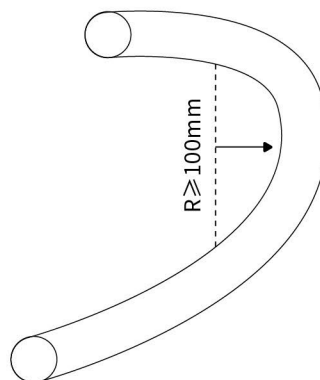

360°NEON LED FLEX SPECIFICATIONS

>> PRODUCT CHARACTER

product model	TTK-D25
Luminous Angle	360°
Voltage	DC12V/DC24V
Power	16W/Meter
Product size	25mm
CRI	≥80
Cutting length	2.7cm/Custom length
Waterproof Grade	IP67
Optional color	red,yellow, blue, green, white,warm-white, Pure-white, pink,Light-pink, ice-blue, orange, purple, lemon-yellow
Application	Signage lighting , Architectural contour lighting

>> PRODUCT FEATURES

1.Luminous angle: 360°

2.Bending direction

⚠ If the length of LED strip is over 2m, it is recommended to install by two persons.

3.Features

- (1) Light source: High luminous efficiency, SMD2835, 240LEDs/m
- (2) Process & Material: High light transmittance, environmental silicone material, integrated extrusion molding technology, IP67 waterproof.
- (3) free twist to different shape
- (4) Optical Design: Unique optical light distribution structure design, uniform lighting surface and no shadow.
- (5) Appearance Design: Compared with the traditional neon tube or PVC guardrail tube, the silicone material has good flexibility, the simple and stylish appearance, which is exquisite and unique.
- (6) Product Certification: CE, ROHS.
- (7) Environmental Features: Resistance to saline solutions, acids & alkali, corrosive gases and UV.
- (8) Working/Storage Temperature: Ta: -20~55°C / 0°C~60°C
- (9) 2 years warranty, life span over 36000 hours.

>> INSTALLATION AND ACCESSORIES

>> WIRING DIAGRAM

>> ACCESSORY INFORMATION

Name	Description	Image	Sectional size	Net weight per box (kg)
ceiling installation iron end cap	Fittings for ceiling mounting			0.07kg
steel rope with round PC clips	1m length of steel rope +25mm PC clips		Line length: 1000mm 	0.07kg
steel rope with round PC clips	1m length of steel rope +25mm PC clips		Line length: 1000mm 	0.07kg
green plastic anchors screws	screws for iron end cap			0.02kg
white plastic anchors screws	screws for steel rope			0.02kg
end caps without hole & with hole	neon tube accessories			0.01kg