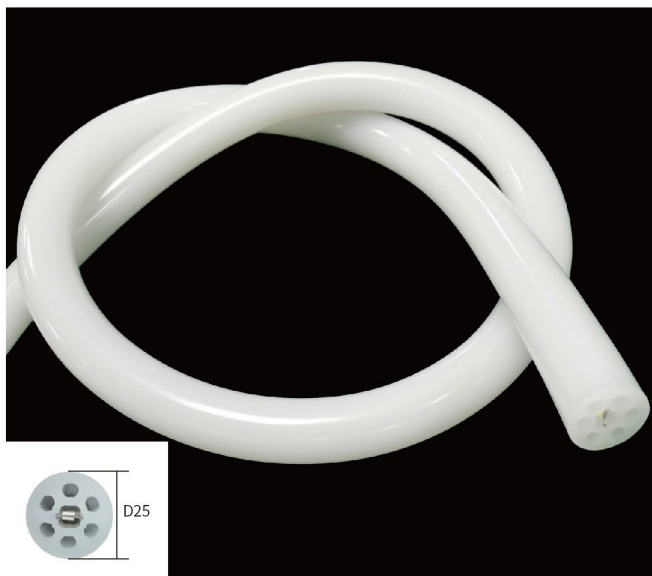

360°NEON LED FLEX SPECIFICATIONS

>> PRODUCT CHARACTER

product model	TTK-D25
Luminous Angle	360°
Voltage	DC12V/DC24V
Power	16W/Meter
Product size	25mm
CRI	≥80
Cutting length	2.7cm/Custom length
Waterproof Grade	IP67
Optional color	red,yellow, blue, green, white,warm-white, Pure-white, pink,Light-pink, ice-blue, orange, purple, lemon-yellow
Application	Signage lighting , Architectural contour lighting

>> PRODUCT FEATURES

1.Luminous angle: 360°

2.Bending direction

⚠ If the length of LED strip is over 2m, it is recommended to install by two persons.

3.Features

- (1) Light source: High luminous efficiency, SMD2835, 240LEDs/m
- (2) Process & Material: High light transmittance, environmental silicone material, integrated extrusion molding technology, IP67 waterproof.
- (3) free twist to different shape
- (4) Optical Design: Unique optical light distribution structure design, uniform lighting surface and no shadow.
- (5) Appearance Design: Compared with the traditional neon tube or PVC guardrail tube, the silicone material has good flexibility, the simple and stylish appearance, which is exquisite and unique.
- (6) Product Certification: CE, ROHS.
- (7) Environmental Features: Resistance to saline solutions, acids & alkali, corrosive gases and UV.
- (8) Working/Storage Temperature: Ta: -20~55°C / 0°C~60°C
- (9) 2 years warranty, life span over 36000 hours.

>> INSTALLATION AND ACCESSORIES

>> WIRING DIAGRAM

>> ACCESSORY INFORMATION

Name	Description	Image	Sectional size	Net weight per box (kg)
ceiling installation iron end cap	Fittings for ceiling mounting			0.07kg
steel rope with round PC clips	1m length of steel rope +25mm PC clips		Line length: 1000mm 	0.07kg
steel rope with round PC clips	1m length of steel rope +25mm PC clips		Line length: 1000mm 	0.07kg
green plastic anchors screws	screws for iron end cap			0.02kg
white plastic anchors screws	screws for steel rope			0.02kg
end caps without hole & with hole	neon tube accessories			0.01kg