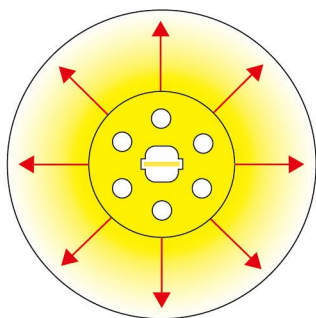

360°NEON LED FLEX SPECIFICATIONS

>> PRODUCT CHARACTER

product model	TTK-D25
Luminous Angle	360°
Voltage	DC12V/DC24V
Power	16W/Meter
Product size	25mm
CRI	≥80
Cutting length	2.7cm/Custom length
Waterproof Grade	IP67
Optional color	red,yellow, blue, green, white,warm-white, Pure-white, pink,Light-pink, ice-blue, orange, purple, lemon-yellow
Application	Signage lighting , Architectural contour lighting

>> PRODUCT FEATURES

1.Luminous angle: 360°

2.Bending direction

⚠ If the length of LED strip is over 2m, it is recommended to install by two persons.

3.Features

- (1) Light source: High luminous efficiency, SMD2835, 240LEDs/m
- (2) Process & Material: High light transmittance, environmental silicone material, integrated extrusion molding technology, IP67 waterproof.
- (3) free twist to different shape
- (4) Optical Design: Unique optical light distribution structure design, uniform lighting surface and no shadow.
- (5) Appearance Design: Compared with the traditional neon tube or PVC guardrail tube, the silicone material has good flexibility, the simple and stylish appearance, which is exquisite and unique.
- (6) Product Certification: CE, ROHS.
- (7) Environmental Features: Resistance to saline solutions, acids & alkali, corrosive gases and UV.
- (8) Working/Storage Temperature: Ta: -20~55°C / 0°C~60°C
- (9) 2 years warranty, life span over 36000 hours.