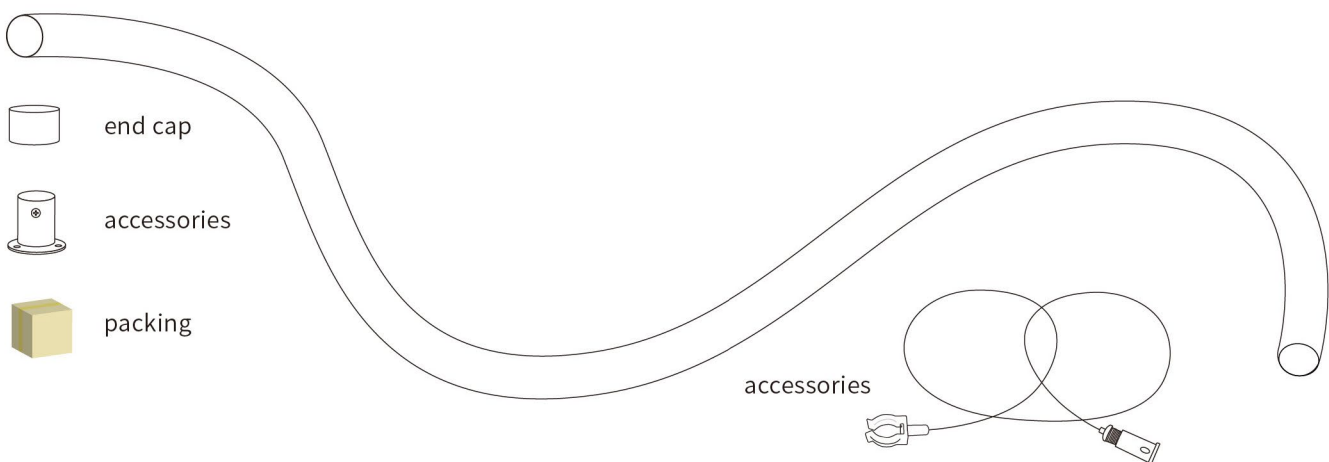

360°NEON LED FLEX SPECIFICATIONS

>> PRODUCT CHARACTER

product model	TTK-D25
Luminous Angle	360°
Voltage	DC12V/DC24V
Power	16W/Meter
Product size	25mm
CRI	≥80
Cutting length	2.7cm/Custom length
Waterproof Grade	IP67
Optional color	red,yellow, blue, green, white,warm-white, Pure-white, pink,Light-pink, ice-blue, orange, purple, lemon-yellow
Application	Signage lighting , Architectural contour lighting

>> PRODUCT FEATURES

1.Luminous angle: 360°

2.Bending direction

⚠ If the length of LED strip is over 2m, it is recommended to install by two persons.

3.Features

- (1) Light source: High luminous efficiency, SMD2835, 240LEDs/m
- (2) Process & Material: High light transmittance, environmental silicone material, integrated extrusion molding technology, IP67 waterproof.
- (3) free twist to different shape
- (4) Optical Design: Unique optical light distribution structure design, uniform lighting surface and no shadow.
- (5) Appearance Design: Compared with the traditional neon tube or PVC guardrail tube, the silicone material has good flexibility, the simple and stylish appearance, which is exquisite and unique.
- (6) Product Certification: CE, ROHS.
- (7) Environmental Features: Resistance to saline solutions, acids & alkali, corrosive gases and UV.
- (8) Working/Storage Temperature: Ta: -20~55°C / 0°C~60°C
- (9) 2 years warranty, life span over 36000 hours.

>> INSTALLATION AND ACCESSORIES

>> WIRING DIAGRAM

>> ACCESSORY INFORMATION

Name	Description	Image	Sectional size	Net weight per box (kg)
ceiling installation iron end cap	Fittings for ceiling mounting			0.07kg
steel rope with round PC clips	1m length of steel rope +25mm PC clips		Line length: 1000mm 	0.07kg
steel rope with round PC clips	1m length of steel rope +25mm PC clips		Line length: 1000mm 	0.07kg
green plastic anchors screws	screws for iron end cap			0.02kg
white plastic anchors screws	screws for steel rope			0.02kg
end caps without hole & with hole	neon tube accessories			0.01kg