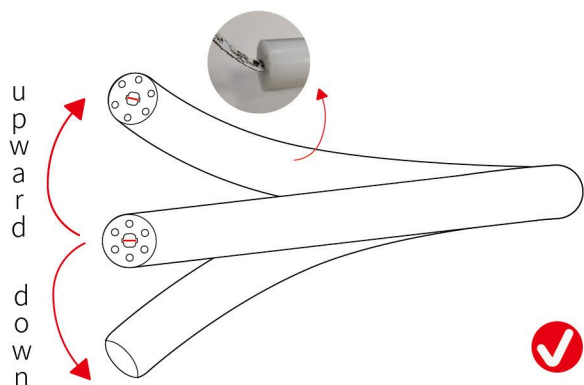

360°NEON LED FLEX SPECIFICATIONS

>> PRODUCT CHARACTER

product model	TTK-D25
Luminous Angle	360°
Voltage	DC12V/DC24V
Power	16W/Meter
Product size	25mm
CRI	≥80
Cutting length	2.7cm/Custom length
Waterproof Grade	IP67
Optional color	red,yellow, blue, green, white,warm-white, Pure-white, pink,Light-pink, ice-blue, orange, purple, lemon-yellow
Application	Signage lighting , Architectural contour lighting

>> PRODUCT FEATURES

1.Luminous angle: 360°

2.Bending direction

⚠ If the length of LED strip is over 2m, it is recommended to install by two persons.

3.Features

- (1) Light source: High luminous efficiency, SMD2835, 240LEDs/m
- (2) Process & Material: High light transmittance, environmental silicone material, integrated extrusion molding technology, IP67 waterproof.
- (3) free twist to different shape
- (4) Optical Design: Unique optical light distribution structure design, uniform lighting surface and no shadow.
- (5) Appearance Design: Compared with the traditional neon tube or PVC guardrail tube, the silicone material has good flexibility, the simple and stylish appearance, which is exquisite and unique.
- (6) Product Certification: CE, ROHS.
- (7) Environmental Features: Resistance to saline solutions, acids & alkali, corrosive gases and UV.
- (8) Working/Storage Temperature: Ta: -20~55°C / 0°C~60°C
- (9) 2 years warranty, life span over 36000 hours.

>> INSTALLATION AND ACCESSORIES

>> WIRING DIAGRAM

>> ACCESSORY INFORMATION

Name	Description	Image	Sectional size	Net weight per box (kg)
ceiling installation iron end cap	Fittings for ceiling mounting			0.07kg
steel rope with round PC clips	1m length of steel rope +25mm PC clips		Line length: 1000mm 	0.07kg
steel rope with round PC clips	1m length of steel rope +25mm PC clips		Line length: 1000mm 	0.07kg
green plastic anchors screws	screws for iron end cap			0.02kg
white plastic anchors screws	screws for steel rope			0.02kg
end caps without hole & with hole	neon tube accessories			0.01kg