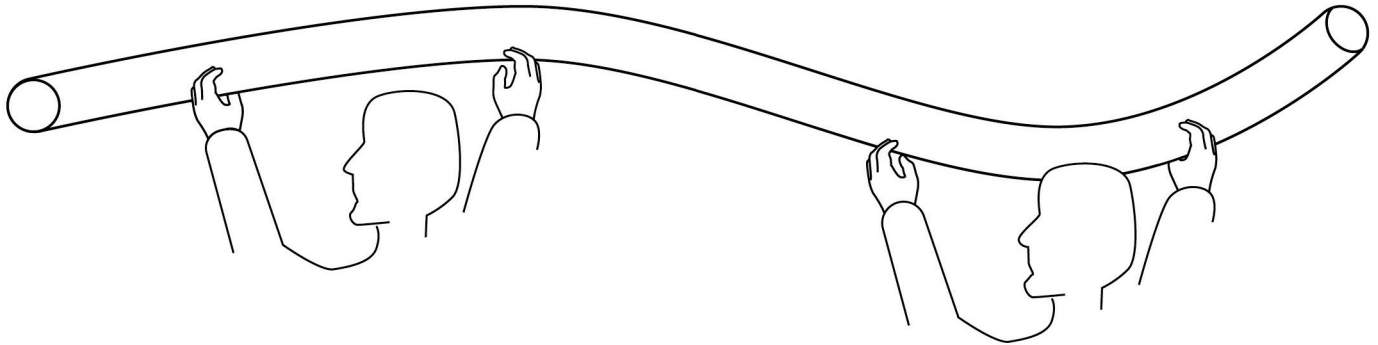

360°NEON LED FLEX SPECIFICATIONS

>> PRODUCT CHARACTER

product model	TTK-D25
Luminous Angle	360°
Voltage	DC12V/DC24V
Power	16W/Meter
Product size	25mm
CRI	≥80
Cutting length	2.7cm/Custom length
Waterproof Grade	IP67
Optional color	red,yellow, blue, green, white,warm-white, Pure-white, pink,Light-pink, ice-blue, orange, purple, lemon-yellow
Application	Signage lighting , Architectural contour lighting

>> PRODUCT FEATURES

1.Luminous angle: 360°

2.Bending direction

⚠ If the length of LED strip is over 2m, it is recommended to install by two persons.

3.Features

- (1) Light source: High luminous efficiency, SMD2835, 240LEDs/m
- (2) Process & Material: High light transmittance, environmental silicone material, integrated extrusion molding technology, IP67 waterproof.
- (3) free twist to different shape
- (4) Optical Design: Unique optical light distribution structure design, uniform lighting surface and no shadow.
- (5) Appearance Design: Compared with the traditional neon tube or PVC guardrail tube, the silicone material has good flexibility, the simple and stylish appearance, which is exquisite and unique.
- (6) Product Certification: CE, ROHS.
- (7) Environmental Features: Resistance to saline solutions, acids & alkali, corrosive gases and UV.
- (8) Working/Storage Temperature: Ta: -20~55°C / 0°C~60°C
- (9) 2 years warranty, life span over 36000 hours.

>> INSTALLATION AND ACCESSORIES

>> WIRING DIAGRAM

>> ACCESSORY INFORMATION

Name	Description	Image	Sectional size	Net weight per box (kg)
ceiling installation iron end cap	Fittings for ceiling mounting			0.07kg
steel rope with round PC clips	1m length of steel rope +25mm PC clips		Line length: 1000mm 	0.07kg
steel rope with round PC clips	1m length of steel rope +25mm PC clips		Line length: 1000mm 	0.07kg
green plastic anchors screws	screws for iron end cap			0.02kg
white plastic anchors screws	screws for steel rope			0.02kg
end caps without hole & with hole	neon tube accessories			0.01kg