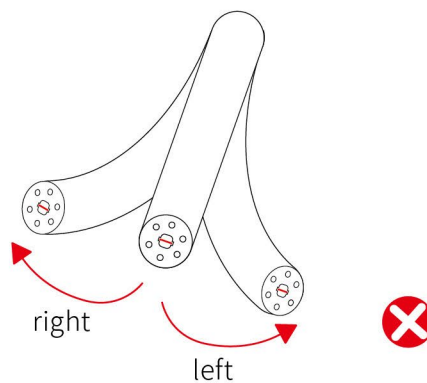

360°NEON LED FLEX SPECIFICATIONS

>> PRODUCT CHARACTER

product model	TTK-D25
Luminous Angle	360°
Voltage	DC12V/DC24V
Power	16W/Meter
Product size	25mm
CRI	≥80
Cutting length	2.7cm/Custom length
Waterproof Grade	IP67
Optional color	red,yellow, blue, green, white,warm-white, Pure-white, pink,Light-pink, ice-blue, orange, purple, lemon-yellow
Application	Signage lighting , Architectural contour lighting

>> PRODUCT FEATURES

1.Luminous angle: 360°

2.Bending direction

⚠ If the length of LED strip is over 2m, it is recommended to install by two persons.

3.Features

- (1) Light source: High luminous efficiency, SMD2835, 240LEDs/m
- (2) Process & Material: High light transmittance, environmental silicone material, integrated extrusion molding technology, IP67 waterproof.
- (3) free twist to different shape
- (4) Optical Design: Unique optical light distribution structure design, uniform lighting surface and no shadow.
- (5) Appearance Design: Compared with the traditional neon tube or PVC guardrail tube, the silicone material has good flexibility, the simple and stylish appearance, which is exquisite and unique.
- (6) Product Certification: CE, ROHS.
- (7) Environmental Features: Resistance to saline solutions, acids & alkali, corrosive gases and UV.
- (8) Working/Storage Temperature: Ta: -20~55°C / 0°C~60°C
- (9) 2 years warranty, life span over 36000 hours.