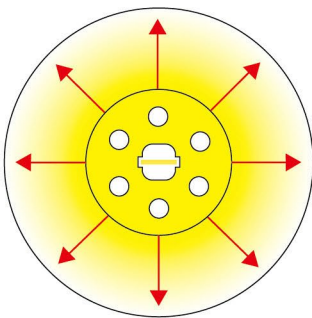

360°NEON LED FLEX SPECIFICATIONS

>> PRODUCT CHARACTER

product model	TTK-D30
Luminous Angle	360°
Voltage	DC12V/DC24V
Power	16W/Meter
Product size	30mm
CRI	≥80
Cutting length	2.7cm/Custom length
Waterproof Grade	IP67
Optional color	red,yellow, blue, green, white,warm-white, Pure-white, pink,Light-pink, ice-blue, orange, purple, lemon-yellow
Application	Signage lighting , Architectural contour lighting

>> PRODUCT FEATURES

1.Luminous angle: 360°

2.Bending direction

⚠ If the length of LED strip is over 2m, it is recommended to install by two persons.

3.Features

- (1) Light source: High luminous efficiency, SMD2835, 240LEDs/m
- (2) Process & Material: High light transmittance, environmental silicone material, integrated extrusion molding technology, IP67 waterproof.
- (3) free twist to different shape
- (4) Optical Design: Unique optical light distribution structure design, uniform lighting surface and no shadow.
- (5) Appearance Design: Compared with the traditional neon tube or PVC guardrail tube, the silicone material has good flexibility, the simple and stylish appearance, which is exquisite and unique.
- (6) Product Certification: CE, ROHS.
- (7) Environmental Features: Resistance to saline solutions, acids & alkali, corrosive gases and UV.
- (8) Working/Storage Temperature: Ta: -20~55°C / 0°C~60°C
- (9) 2 years warranty, life span over 36000 hours.