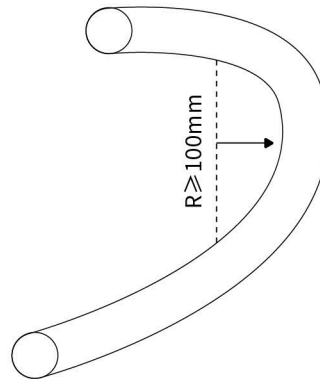

360°NEON LED FLEX SPECIFICATIONS

>> PRODUCT CHARACTER

product model	TTK-D30
Luminous Angle	360°
Voltage	DC12V/DC24V
Power	16W/Meter
Product size	30mm
CRI	≥80
Cutting length	2.7cm/Custom length
Waterproof Grade	IP67
Optional color	red,yellow, blue, green, white,warm-white, Pure-white, pink,Light-pink, ice-blue, orange, purple, lemon-yellow
Application	Signage lighting , Architectural contour lighting

>> PRODUCT FEATURES

1.Luminous angle: 360°

2.Bending direction

⚠ If the length of LED strip is over 2m, it is recommended to install by two persons.

3.Features

- (1) Light source: High luminous efficiency, SMD2835, 240LEDs/m
- (2) Process & Material: High light transmittance, environmental silicone material, integrated extrusion molding technology, IP67 waterproof.
- (3) free twist to different shape
- (4) Optical Design: Unique optical light distribution structure design, uniform lighting surface and no shadow.
- (5) Appearance Design: Compared with the traditional neon tube or PVC guardrail tube, the silicone material has good flexibility, the simple and stylish appearance, which is exquisite and unique.
- (6) Product Certification: CE, ROHS.
- (7) Environmental Features: Resistance to saline solutions, acids & alkali, corrosive gases and UV.
- (8) Working/Storage Temperature: Ta: -20~55°C / 0°C~60°C
- (9) 2 years warranty, life span over 36000 hours.

>> INSTALLATION AND ACCESSORIES

>> WIRING DIAGRAM

>> ACCESSORY INFORMATION

Name	Description	Image	Sectional size	Net weight per box (kg)
ceiling installation iron end cap	Fittings for ceiling mounting			0.07kg
steel rope with round PC clips	1m length of steel rope +30mm PC clips		Line length: 1000mm 	0.07kg
steel rope with round PC clips	1m length of steel rope +30mm PC clips		Line length: 1000mm 	0.07kg
green plastic anchors screws	screws for iron end cap			0.02kg
white plastic anchors screws	screws for steel rope			0.02kg
end caps without hole & with hole	neon tube accessories			0.01kg