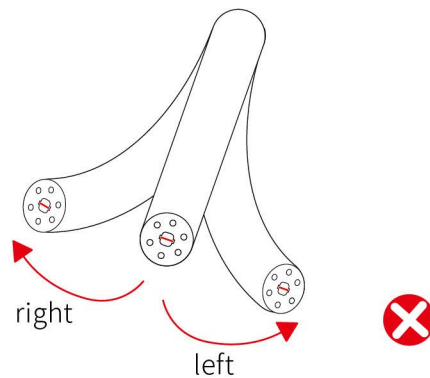

360°NEON LED FLEX SPECIFICATIONS

>> PRODUCT CHARACTER

product model	TTK-D30
Luminous Angle	360°
Voltage	DC12V/DC24V
Power	16W/Meter
Product size	30mm
CRI	≥80
Cutting length	2.7cm/Custom length
Waterproof Grade	IP67
Optional color	red,yellow, blue, green, white,warm-white, Pure-white, pink,Light-pink, ice-blue, orange, purple, lemon-yellow
Application	Signage lighting , Architectural contour lighting

>> PRODUCT FEATURES

1.Luminous angle: 360°

2.Bending direction

⚠ If the length of LED strip is over 2m, it is recommended to install by two persons.

3.Features

- (1) Light source: High luminous efficiency, SMD2835, 240LEDs/m
- (2) Process & Material: High light transmittance, environmental silicone material, integrated extrusion molding technology, IP67 waterproof.
- (3) free twist to different shape
- (4) Optical Design: Unique optical light distribution structure design, uniform lighting surface and no shadow.
- (5) Appearance Design: Compared with the traditional neon tube or PVC guardrail tube, the silicone material has good flexibility, the simple and stylish appearance, which is exquisite and unique.
- (6) Product Certification: CE, ROHS.
- (7) Environmental Features: Resistance to saline solutions, acids & alkali, corrosive gases and UV.
- (8) Working/Storage Temperature: Ta: -20~55°C / 0°C~60°C
- (9) 2 years warranty, life span over 36000 hours.