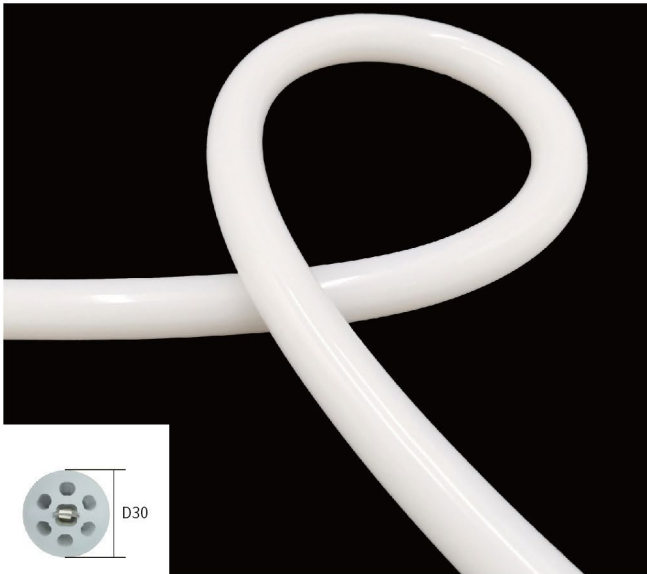

360°NEON LED FLEX SPECIFICATIONS

>> PRODUCT CHARACTER

product model	TTK-D30
Luminous Angle	360°
Voltage	DC12V/DC24V
Power	16W/Meter
Product size	30mm
CRI	≥80
Cutting length	2.7cm/Custom length
Waterproof Grade	IP67
Optional color	red,yellow, blue, green, white,warm-white, Pure-white, pink,Light-pink, ice-blue, orange, purple, lemon-yellow
Application	Signage lighting , Architectural contour lighting

>> PRODUCT FEATURES

1.Luminous angle: 360°

2.Bending direction

⚠ If the length of LED strip is over 2m, it is recommended to install by two persons.

3.Features

- (1) Light source: High luminous efficiency, SMD2835, 240LEDs/m
- (2) Process & Material: High light transmittance, environmental silicone material, integrated extrusion molding technology, IP67 waterproof.
- (3) free twist to different shape
- (4) Optical Design: Unique optical light distribution structure design, uniform lighting surface and no shadow.
- (5) Appearance Design: Compared with the traditional neon tube or PVC guardrail tube, the silicone material has good flexibility, the simple and stylish appearance, which is exquisite and unique.
- (6) Product Certification: CE, ROHS.
- (7) Environmental Features: Resistance to saline solutions, acids & alkali, corrosive gases and UV.
- (8) Working/Storage Temperature: Ta: -20~55°C / 0°C~60°C
- (9) 2 years warranty, life span over 36000 hours.

>> INSTALLATION AND ACCESSORIES

>> WIRING DIAGRAM

>> ACCESSORY INFORMATION

Name	Description	Image	Sectional size	Net weight per box (kg)
ceiling installation iron end cap	Fittings for ceiling mounting			0.07kg
steel rope with round PC clips	1m length of steel rope +30mm PC clips		Line length: 1000mm 	0.07kg
steel rope with round PC clips	1m length of steel rope +30mm PC clips		Line length: 1000mm 	0.07kg
green plastic anchors screws	screws for iron end cap			0.02kg
white plastic anchors screws	screws for steel rope			0.02kg
end caps without hole & with hole	neon tube accessories			0.01kg