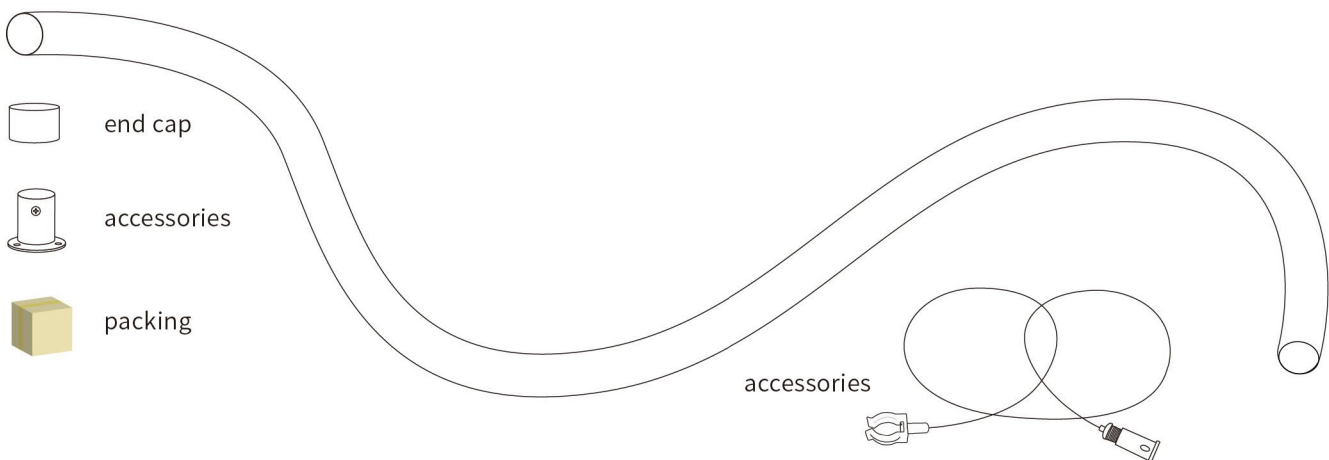

360°NEON LED FLEX SPECIFICATIONS

>> PRODUCT CHARACTER

product model	TTK-D30
Luminous Angle	360°
Voltage	DC12V/DC24V
Power	16W/Meter
Product size	30mm
CRI	≥80
Cutting length	2.7cm/Custom length
Waterproof Grade	IP67
Optional color	red,yellow, blue, green, white,warm-white, Pure-white, pink,Light-pink, ice-blue, orange, purple, lemon-yellow
Application	Signage lighting , Architectural contour lighting

>> PRODUCT FEATURES

1.Luminous angle: 360°

2.Bending direction

⚠ If the length of LED strip is over 2m, it is recommended to install by two persons.

3.Features

- (1) Light source: High luminous efficiency, SMD2835, 240LEDs/m
- (2) Process & Material: High light transmittance, environmental silicone material, integrated extrusion molding technology, IP67 waterproof.
- (3) free twist to different shape
- (4) Optical Design: Unique optical light distribution structure design, uniform lighting surface and no shadow.
- (5) Appearance Design: Compared with the traditional neon tube or PVC guardrail tube, the silicone material has good flexibility, the simple and stylish appearance, which is exquisite and unique.
- (6) Product Certification: CE, ROHS.
- (7) Environmental Features: Resistance to saline solutions, acids & alkali, corrosive gases and UV.
- (8) Working/Storage Temperature: Ta: -20~55°C / 0°C~60°C
- (9) 2 years warranty, life span over 36000 hours.

>> INSTALLATION AND ACCESSORIES

>> WIRING DIAGRAM

>> ACCESSORY INFORMATION

Name	Description	Image	Sectional size	Net weight per box (kg)
ceiling installation iron end cap	Fittings for ceiling mounting			0.07kg
steel rope with round PC clips	1m length of steel rope +30mm PC clips		Line length: 1000mm 	0.07kg
steel rope with round PC clips	1m length of steel rope +30mm PC clips		Line length: 1000mm 	0.07kg
green plastic anchors screws	screws for iron end cap			0.02kg
white plastic anchors screws	screws for steel rope			0.02kg
end caps without hole & with hole	neon tube accessories			0.01kg