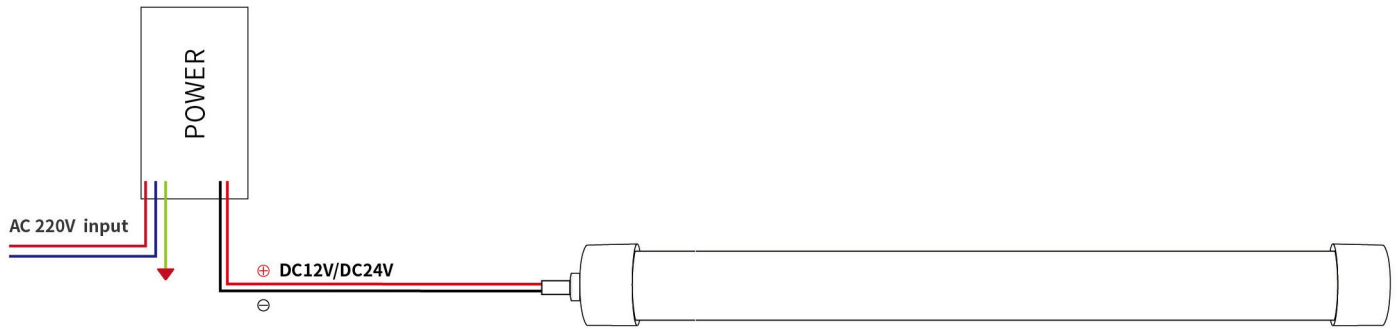

360°NEON LED FLEX SPECIFICATIONS

>> PRODUCT CHARACTER

product model	TTK-D30
Luminous Angle	360°
Voltage	DC12V/DC24V
Power	16W/Meter
Product size	30mm
CRI	≥80
Cutting length	2.7cm/Custom length
Waterproof Grade	IP67
Optional color	red,yellow, blue, green, white,warm-white, Pure-white, pink,Light-pink, ice-blue, orange, purple, lemon-yellow
Application	Signage lighting , Architectural contour lighting

>> PRODUCT FEATURES

1.Luminous angle: 360°

2.Bending direction

⚠ If the length of LED strip is over 2m, it is recommended to install by two persons.

3.Features

- (1) Light source: High luminous efficiency, SMD2835, 240LEDs/m
- (2) Process & Material: High light transmittance, environmental silicone material, integrated extrusion molding technology, IP67 waterproof.
- (3) free twist to different shape
- (4) Optical Design: Unique optical light distribution structure design, uniform lighting surface and no shadow.
- (5) Appearance Design: Compared with the traditional neon tube or PVC guardrail tube, the silicone material has good flexibility, the simple and stylish appearance, which is exquisite and unique.
- (6) Product Certification: CE, ROHS.
- (7) Environmental Features: Resistance to saline solutions, acids & alkali, corrosive gases and UV.
- (8) Working/Storage Temperature: Ta: -20~55°C / 0°C~60°C
- (9) 2 years warranty, life span over 36000 hours.

>> INSTALLATION AND ACCESSORIES

>> WIRING DIAGRAM

>> ACCESSORY INFORMATION

Name	Description	Image	Sectional size	Net weight per box (kg)
ceiling installation iron end cap	Fittings for ceiling mounting			0.07kg
steel rope with round PC clips	1m length of steel rope +30mm PC clips		Line length: 1000mm 	0.07kg
steel rope with round PC clips	1m length of steel rope +30mm PC clips		Line length: 1000mm 	0.07kg
green plastic anchors screws	screws for iron end cap			0.02kg
white plastic anchors screws	screws for steel rope			0.02kg
end caps without hole & with hole	neon tube accessories			0.01kg