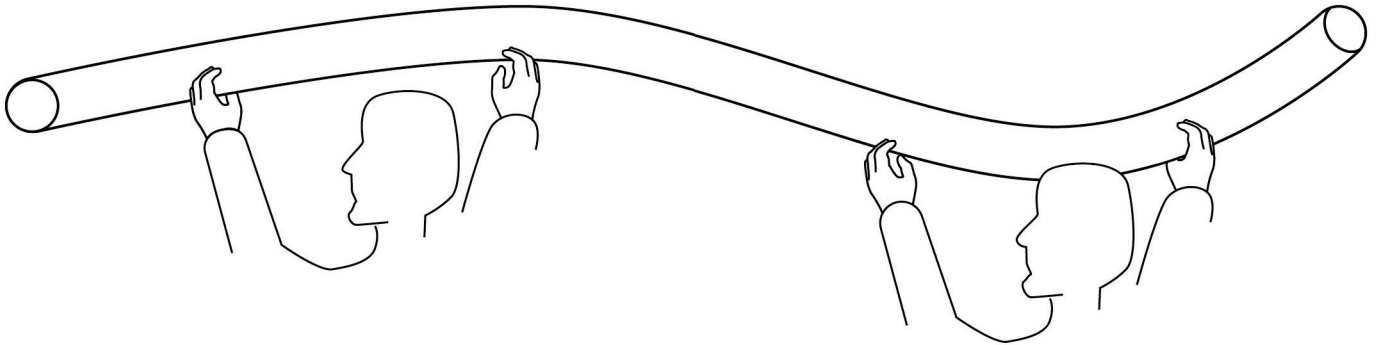

360°NEON LED FLEX SPECIFICATIONS

>> PRODUCT CHARACTER

product model	TTK-D30
Luminous Angle	360°
Voltage	DC12V/DC24V
Power	16W/Meter
Product size	30mm
CRI	≥80
Cutting length	2.7cm/Custom length
Waterproof Grade	IP67
Optional color	red,yellow, blue, green, white,warm-white, Pure-white, pink,Light-pink, ice-blue, orange, purple, lemon-yellow
Application	Signage lighting , Architectural contour lighting

>> PRODUCT FEATURES

1.Luminous angle: 360°

2.Bending direction

⚠ If the length of LED strip is over 2m, it is recommended to install by two persons.

3.Features

- (1) Light source: High luminous efficiency, SMD2835, 240LEDs/m
- (2) Process & Material: High light transmittance, environmental silicone material, integrated extrusion molding technology, IP67 waterproof.
- (3) free twist to different shape
- (4) Optical Design: Unique optical light distribution structure design, uniform lighting surface and no shadow.
- (5) Appearance Design: Compared with the traditional neon tube or PVC guardrail tube, the silicone material has good flexibility, the simple and stylish appearance, which is exquisite and unique.
- (6) Product Certification: CE, ROHS.
- (7) Environmental Features: Resistance to saline solutions, acids & alkali, corrosive gases and UV.
- (8) Working/Storage Temperature: Ta: -20~55°C / 0°C~60°C
- (9) 2 years warranty, life span over 36000 hours.

>> INSTALLATION AND ACCESSORIES

>> WIRING DIAGRAM

>> ACCESSORY INFORMATION

Name	Description	Image	Sectional size	Net weight per box (kg)
ceiling installation iron end cap	Fittings for ceiling mounting			0.07kg
steel rope with round PC clips	1m length of steel rope +30mm PC clips		Line length: 1000mm 	0.07kg
steel rope with round PC clips	1m length of steel rope +30mm PC clips		Line length: 1000mm 	0.07kg
green plastic anchors screws	screws for iron end cap			0.02kg
white plastic anchors screws	screws for steel rope			0.02kg
end caps without hole & with hole	neon tube accessories			0.01kg