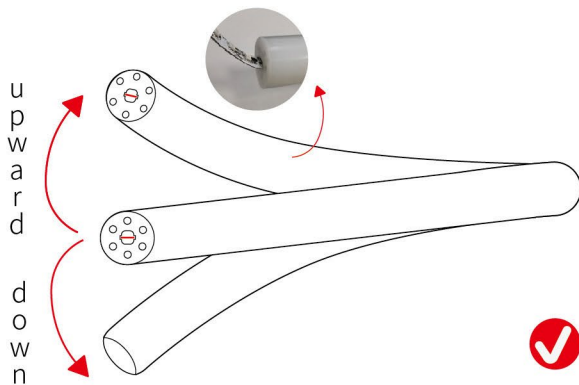

360°NEON LED FLEX SPECIFICATIONS

>> PRODUCT CHARACTER

product model	TTK-D30
Luminous Angle	360°
Voltage	DC12V/DC24V
Power	16W/Meter
Product size	30mm
CRI	≥80
Cutting length	2.7cm/Custom length
Waterproof Grade	IP67
Optional color	red,yellow, blue, green, white,warm-white, Pure-white, pink,Light-pink, ice-blue, orange, purple, lemon-yellow
Application	Signage lighting , Architectural contour lighting

>> PRODUCT FEATURES

1.Luminous angle: 360°

2.Bending direction

⚠ If the length of LED strip is over 2m, it is recommended to install by two persons.

3.Features

- (1) Light source: High luminous efficiency, SMD2835, 240LEDs/m
- (2) Process & Material: High light transmittance, environmental silicone material, integrated extrusion molding technology, IP67 waterproof.
- (3) free twist to different shape
- (4) Optical Design: Unique optical light distribution structure design, uniform lighting surface and no shadow.
- (5) Appearance Design: Compared with the traditional neon tube or PVC guardrail tube, the silicone material has good flexibility, the simple and stylish appearance, which is exquisite and unique.
- (6) Product Certification: CE, ROHS.
- (7) Environmental Features: Resistance to saline solutions, acids & alkali, corrosive gases and UV.
- (8) Working/Storage Temperature: Ta: -20~55°C / 0°C~60°C
- (9) 2 years warranty, life span over 36000 hours.

>> INSTALLATION AND ACCESSORIES

>> WIRING DIAGRAM

>> ACCESSORY INFORMATION

Name	Description	Image	Sectional size	Net weight per box (kg)
ceiling installation iron end cap	Fittings for ceiling mounting			0.07kg
steel rope with round PC clips	1m length of steel rope +30mm PC clips		Line length: 1000mm 	0.07kg
steel rope with round PC clips	1m length of steel rope +30mm PC clips		Line length: 1000mm 	0.07kg
green plastic anchors screws	screws for iron end cap			0.02kg
white plastic anchors screws	screws for steel rope			0.02kg
end caps without hole & with hole	neon tube accessories			0.01kg