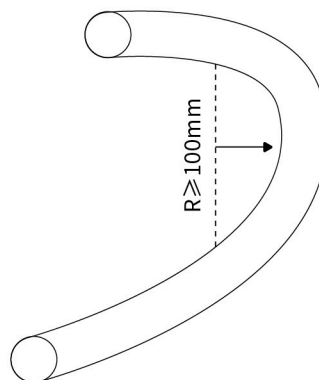

360°NEON LED FLEX SPECIFICATIONS

>> PRODUCT CHARACTER

product model	TTK-D22
Luminous Angle	360°
Voltage	DC12V/DC24V
Power	16W/Meter
Product size	22mm
CRI	≥80
Cutting length	2.7cm/Custom length
Waterproof Grade	IP67
Optional color	red,yellow, blue, green, white,warm-white, Pure-white, pink,Light-pink, ice-blue, orange, purple, lemon-yellow
Application	Signage lighting , Architectural contour lighting

>> PRODUCT FEATURES

1.Luminous angle: 360°

2.Bending direction

⚠ If the length of LED strip is over 2m, it is recommended to install by two persons.

3.Features

- (1) Light source: High luminous efficiency, SMD2835, 240LEDs/m
- (2) Process & Material: High light transmittance, environmental silicone material, integrated extrusion molding technology, IP67 waterproof.
- (3) free twist to different shape
- (4) Optical Design: Unique optical light distribution structure design, uniform lighting surface and no shadow.
- (5) Appearance Design: Compared with the traditional neon tube or PVC guardrail tube, the silicone material has good flexibility, the simple and stylish appearance, which is exquisite and unique.
- (6) Product Certification: CE, ROHS.
- (7) Environmental Features: Resistance to saline solutions, acids & alkali, corrosive gases and UV.
- (8) Working/Storage Temperature: Ta: -20~55°C / 0°C~60°C
- (9) 2 years warranty, life span over 50000 hours.

>> INSTALLATION AND ACCESSORIES

>> WIRING DIAGRAM

>> ACCESSORY INFORMATION

Name	Description	Image	Sectional size	Net weight per box (kg)
ceiling installation iron end cap	Fittings for ceiling mounting			0.05kg
steel rope with round PC clips	1m length of steel rope +22mm PC clips		Line length: 1000mm 	0.07kg
steel rope with round PC clips	1m length of steel rope +22mm PC clips		Line length: 1000mm 	0.07kg
green plastic anchors screws	screws for iron end cap			0.02kg
white plastic anchors screws	screws for steel rope			0.02kg
end caps without hole & with hole	neon tube accessories			0.01kg