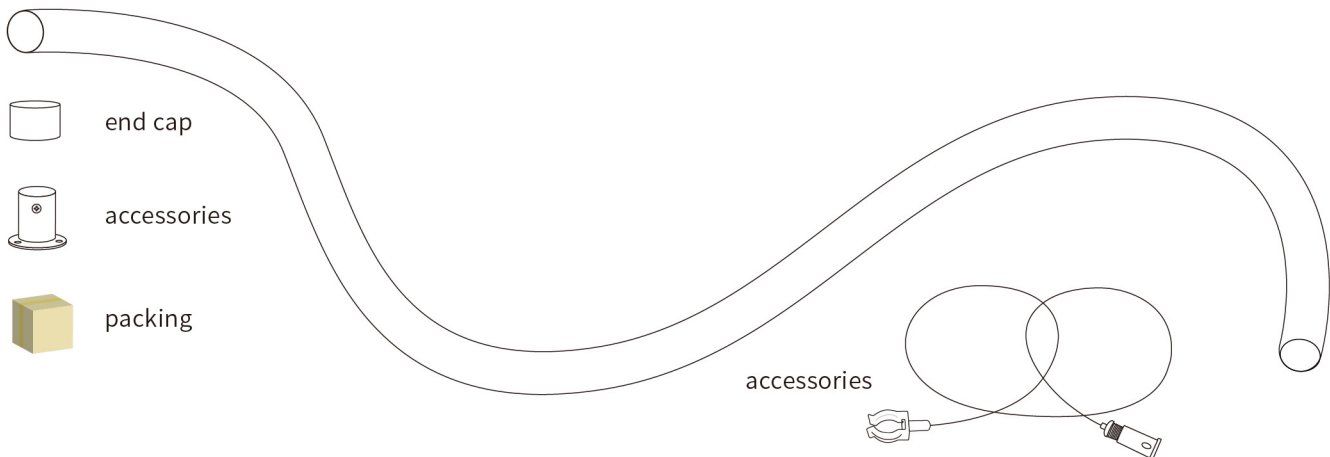

360°NEON LED FLEX SPECIFICATIONS

>> PRODUCT CHARACTER

product model	TTK-D22
Luminous Angle	360°
Voltage	DC12V/DC24V
Power	16W/Meter
Product size	22mm
CRI	≥80
Cutting length	2.7cm/Custom length
Waterproof Grade	IP67
Optional color	red,yellow, blue, green, white,warm-white, Pure-white, pink,Light-pink, ice-blue, orange, purple, lemon-yellow
Application	Signage lighting , Architectural contour lighting

>> PRODUCT FEATURES

1.Luminous angle: 360°

2.Bending direction

⚠ If the length of LED strip is over 2m, it is recommended to install by two persons.

3.Features

- (1) Light source: High luminous efficiency, SMD2835, 240LEDs/m
- (2) Process & Material: High light transmittance, environmental silicone material, integrated extrusion molding technology, IP67 waterproof.
- (3) free twist to different shape
- (4) Optical Design: Unique optical light distribution structure design, uniform lighting surface and no shadow.
- (5) Appearance Design: Compared with the traditional neon tube or PVC guardrail tube, the silicone material has good flexibility, the simple and stylish appearance, which is exquisite and unique.
- (6) Product Certification: CE, ROHS.
- (7) Environmental Features: Resistance to saline solutions, acids & alkali, corrosive gases and UV.
- (8) Working/Storage Temperature: Ta: -20~55°C / 0°C~60°C
- (9) 2 years warranty, life span over 50000 hours.

>> INSTALLATION AND ACCESSORIES

>> WIRING DIAGRAM

>> ACCESSORY INFORMATION

Name	Description	Image	Sectional size	Net weight per box (kg)
ceiling installation iron end cap	Fittings for ceiling mounting			0.05kg
steel rope with round PC clips	1m length of steel rope +22mm PC clips		Line length: 1000mm 	0.07kg
steel rope with round PC clips	1m length of steel rope +22mm PC clips		Line length: 1000mm 	0.07kg
green plastic anchors screws	screws for iron end cap			0.02kg
white plastic anchors screws	screws for steel rope			0.02kg
end caps without hole & with hole	neon tube accessories			0.01kg