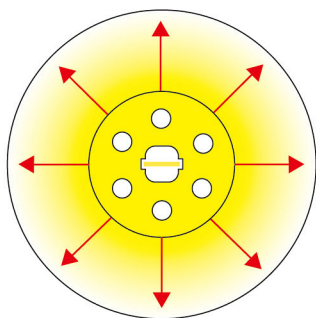

360°NEON LED FLEX SPECIFICATIONS

>> PRODUCT CHARACTER

product model	TTK-D22
Luminous Angle	360°
Voltage	DC12V/DC24V
Power	16W/Meter
Product size	22mm
CRI	≥80
Cutting length	2.7cm/Custom length
Waterproof Grade	IP67
Optional color	red,yellow, blue, green, white,warm-white, Pure-white, pink,Light-pink, ice-blue, orange, purple, lemon-yellow
Application	Signage lighting , Architectural contour lighting

>> PRODUCT FEATURES

1.Luminous angle: 360°

2.Bending direction

⚠ If the length of LED strip is over 2m, it is recommended to install by two persons.

3.Features

- (1) Light source: High luminous efficiency, SMD2835, 240LEDs/m
- (2) Process & Material: High light transmittance, environmental silicone material, integrated extrusion molding technology, IP67 waterproof.
- (3) free twist to different shape
- (4) Optical Design: Unique optical light distribution structure design, uniform lighting surface and no shadow.
- (5) Appearance Design: Compared with the traditional neon tube or PVC guardrail tube, the silicone material has good flexibility, the simple and stylish appearance, which is exquisite and unique.
- (6) Product Certification: CE, ROHS.
- (7) Environmental Features: Resistance to saline solutions, acids & alkali, corrosive gases and UV.
- (8) Working/Storage Temperature: Ta: -20~55°C / 0°C~60°C
- (9) 2 years warranty, life span over 50000 hours.