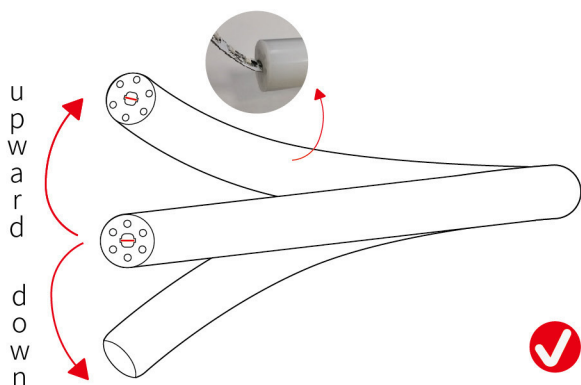

360°NEON LED FLEX SPECIFICATIONS

>> PRODUCT CHARACTER

product model	TTK-D22
Luminous Angle	360°
Voltage	DC12V/DC24V
Power	16W/Meter
Product size	22mm
CRI	≥80
Cutting length	2.7cm/Custom length
Waterproof Grade	IP67
Optional color	red,yellow, blue, green, white,warm-white, Pure-white, pink,Light-pink, ice-blue, orange, purple, lemon-yellow
Application	Signage lighting , Architectural contour lighting

>> PRODUCT FEATURES

1.Luminous angle: 360°

2.Bending direction

⚠ If the length of LED strip is over 2m, it is recommended to install by two persons.

3.Features

- (1) Light source: High luminous efficiency, SMD2835, 240LEDs/m
- (2) Process & Material: High light transmittance, environmental silicone material, integrated extrusion molding technology, IP67 waterproof.
- (3) free twist to different shape
- (4) Optical Design: Unique optical light distribution structure design, uniform lighting surface and no shadow.
- (5) Appearance Design: Compared with the traditional neon tube or PVC guardrail tube, the silicone material has good flexibility, the simple and stylish appearance, which is exquisite and unique.
- (6) Product Certification: CE, ROHS.
- (7) Environmental Features: Resistance to saline solutions, acids & alkali, corrosive gases and UV.
- (8) Working/Storage Temperature: Ta: -20~55°C / 0°C~60°C
- (9) 2 years warranty, life span over 50000 hours.

>> INSTALLATION AND ACCESSORIES

>> WIRING DIAGRAM

>> ACCESSORY INFORMATION

Name	Description	Image	Sectional size	Net weight per box (kg)
ceiling installation iron end cap	Fittings for ceiling mounting			0.05kg
steel rope with round PC clips	1m length of steel rope +22mm PC clips		Line length: 1000mm 	0.07kg
steel rope with round PC clips	1m length of steel rope +22mm PC clips		Line length: 1000mm 	0.07kg
green plastic anchors screws	screws for iron end cap			0.02kg
white plastic anchors screws	screws for steel rope			0.02kg
end caps without hole & with hole	neon tube accessories			0.01kg