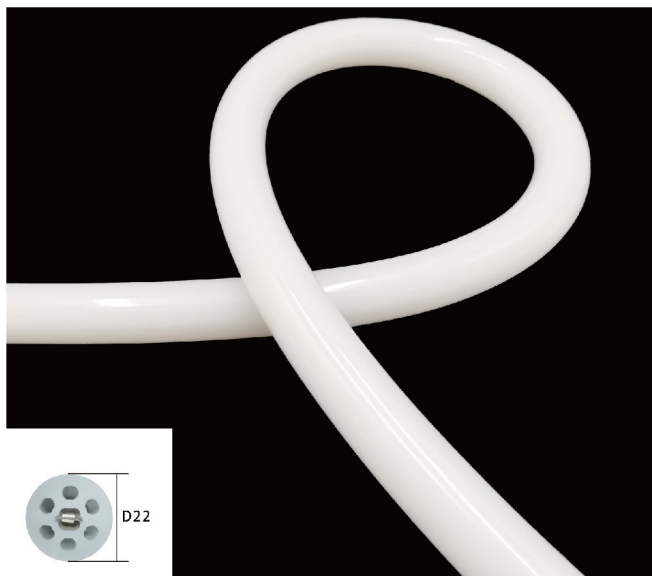

360°NEON LED FLEX SPECIFICATIONS

>> PRODUCT CHARACTER

product model	TTK-D22
Luminous Angle	360°
Voltage	DC12V/DC24V
Power	16W/Meter
Product size	22mm
CRI	≥80
Cutting length	2.7cm/Custom length
Waterproof Grade	IP67
Optional color	red,yellow, blue, green, white,warm-white, Pure-white, pink,Light-pink, ice-blue, orange, purple, lemon-yellow
Application	Signage lighting , Architectural contour lighting

>> PRODUCT FEATURES

1.Luminous angle: 360°

2.Bending direction

⚠ If the length of LED strip is over 2m, it is recommended to install by two persons.

3.Features

- (1) Light source: High luminous efficiency, SMD2835, 240LEDs/m
- (2) Process & Material: High light transmittance, environmental silicone material, integrated extrusion molding technology, IP67 waterproof.
- (3) free twist to different shape
- (4) Optical Design: Unique optical light distribution structure design, uniform lighting surface and no shadow.
- (5) Appearance Design: Compared with the traditional neon tube or PVC guardrail tube, the silicone material has good flexibility, the simple and stylish appearance, which is exquisite and unique.
- (6) Product Certification: CE, ROHS.
- (7) Environmental Features: Resistance to saline solutions, acids & alkali, corrosive gases and UV.
- (8) Working/Storage Temperature: Ta: -20~55°C / 0°C~60°C
- (9) 2 years warranty, life span over 50000 hours.

>> INSTALLATION AND ACCESSORIES

>> WIRING DIAGRAM

>> ACCESSORY INFORMATION

Name	Description	Image	Sectional size	Net weight per box (kg)
ceiling installation iron end cap	Fittings for ceiling mounting			0.05kg
steel rope with round PC clips	1m length of steel rope +22mm PC clips		Line length: 1000mm 	0.07kg
steel rope with round PC clips	1m length of steel rope +22mm PC clips		Line length: 1000mm 	0.07kg
green plastic anchors screws	screws for iron end cap			0.02kg
white plastic anchors screws	screws for steel rope			0.02kg
end caps without hole & with hole	neon tube accessories			0.01kg