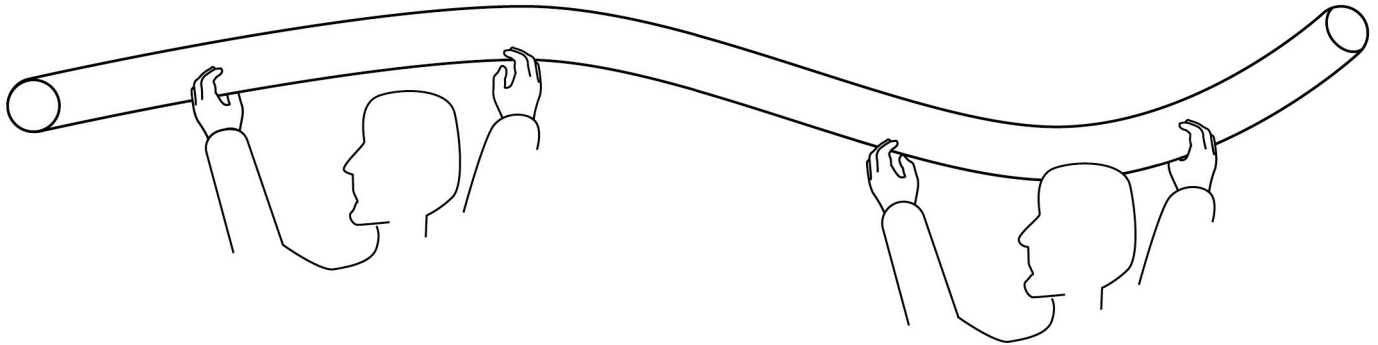

360°NEON LED FLEX SPECIFICATIONS

>> PRODUCT CHARACTER

product model	TTK-D22
Luminous Angle	360°
Voltage	DC12V/DC24V
Power	16W/Meter
Product size	22mm
CRI	≥80
Cutting length	2.7cm/Custom length
Waterproof Grade	IP67
Optional color	red,yellow, blue, green, white,warm-white, Pure-white, pink,Light-pink, ice-blue, orange, purple, lemon-yellow
Application	Signage lighting , Architectural contour lighting

>> PRODUCT FEATURES

1.Luminous angle: 360°

2.Bending direction

⚠ If the length of LED strip is over 2m, it is recommended to install by two persons.

3.Features

- (1) Light source: High luminous efficiency, SMD2835, 240LEDs/m
- (2) Process & Material: High light transmittance, environmental silicone material, integrated extrusion molding technology, IP67 waterproof.
- (3) free twist to different shape
- (4) Optical Design: Unique optical light distribution structure design, uniform lighting surface and no shadow.
- (5) Appearance Design: Compared with the traditional neon tube or PVC guardrail tube, the silicone material has good flexibility, the simple and stylish appearance, which is exquisite and unique.
- (6) Product Certification: CE, ROHS.
- (7) Environmental Features: Resistance to saline solutions, acids & alkali, corrosive gases and UV.
- (8) Working/Storage Temperature: Ta: -20~55°C / 0°C~60°C
- (9) 2 years warranty, life span over 50000 hours.

>> INSTALLATION AND ACCESSORIES

>> WIRING DIAGRAM

>> ACCESSORY INFORMATION

Name	Description	Image	Sectional size	Net weight per box (kg)
ceiling installation iron end cap	Fittings for ceiling mounting			0.05kg
steel rope with round PC clips	1m length of steel rope +22mm PC clips		Line length: 1000mm 	0.07kg
steel rope with round PC clips	1m length of steel rope +22mm PC clips		Line length: 1000mm 	0.07kg
green plastic anchors screws	screws for iron end cap			0.02kg
white plastic anchors screws	screws for steel rope			0.02kg
end caps without hole & with hole	neon tube accessories			0.01kg