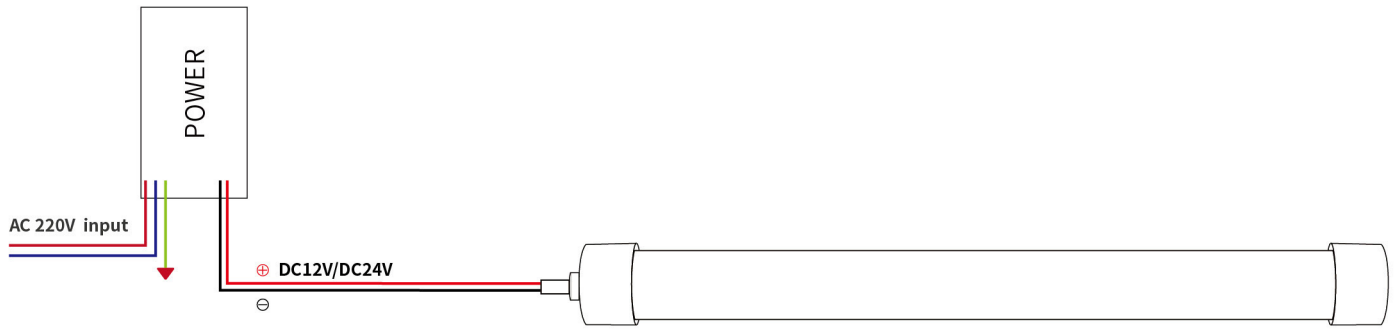

360°NEON LED FLEX SPECIFICATIONS

>> PRODUCT CHARACTER

product model	TTK-D22
Luminous Angle	360°
Voltage	DC12V/DC24V
Power	16W/Meter
Product size	22mm
CRI	≥80
Cutting length	2.7cm/Custom length
Waterproof Grade	IP67
Optional color	red,yellow, blue, green, white,warm-white, Pure-white, pink,Light-pink, ice-blue, orange, purple, lemon-yellow
Application	Signage lighting , Architectural contour lighting

>> PRODUCT FEATURES

1.Luminous angle: 360°

2.Bending direction

⚠ If the length of LED strip is over 2m, it is recommended to install by two persons.

3.Features

- (1) Light source: High luminous efficiency, SMD2835, 240LEDs/m
- (2) Process & Material: High light transmittance, environmental silicone material, integrated extrusion molding technology, IP67 waterproof.
- (3) free twist to different shape
- (4) Optical Design: Unique optical light distribution structure design, uniform lighting surface and no shadow.
- (5) Appearance Design: Compared with the traditional neon tube or PVC guardrail tube, the silicone material has good flexibility, the simple and stylish appearance, which is exquisite and unique.
- (6) Product Certification: CE, ROHS.
- (7) Environmental Features: Resistance to saline solutions, acids & alkali, corrosive gases and UV.
- (8) Working/Storage Temperature: Ta: -20~55°C / 0°C~60°C
- (9) 2 years warranty, life span over 50000 hours.

>> INSTALLATION AND ACCESSORIES

>> WIRING DIAGRAM

>> ACCESSORY INFORMATION

Name	Description	Image	Sectional size	Net weight per box (kg)
ceiling installation iron end cap	Fittings for ceiling mounting			0.05kg
steel rope with round PC clips	1m length of steel rope +22mm PC clips		Line length: 1000mm 	0.07kg
steel rope with round PC clips	1m length of steel rope +22mm PC clips		Line length: 1000mm 	0.07kg
green plastic anchors screws	screws for iron end cap			0.02kg
white plastic anchors screws	screws for steel rope			0.02kg
end caps without hole & with hole	neon tube accessories			0.01kg