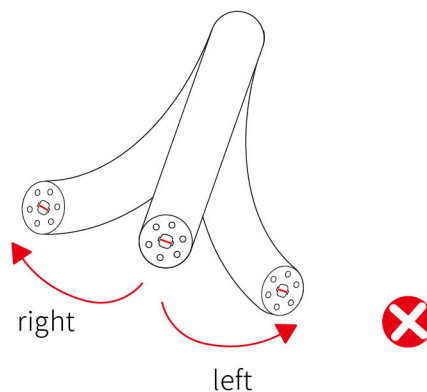

360°NEON LED FLEX SPECIFICATIONS

>> PRODUCT CHARACTER

product model	TTK-D22
Luminous Angle	360°
Voltage	DC12V/DC24V
Power	16W/Meter
Product size	22mm
CRI	≥80
Cutting length	2.7cm/Custom length
Waterproof Grade	IP67
Optional color	red,yellow, blue, green, white,warm-white, Pure-white, pink,Light-pink, ice-blue, orange, purple, lemon-yellow
Application	Signage lighting , Architectural contour lighting

>> PRODUCT FEATURES

1.Luminous angle: 360°

2.Bending direction

⚠ If the length of LED strip is over 2m, it is recommended to install by two persons.

3.Features

- (1) Light source: High luminous efficiency, SMD2835, 240LEDs/m
- (2) Process & Material: High light transmittance, environmental silicone material, integrated extrusion molding technology, IP67 waterproof.
- (3) free twist to different shape
- (4) Optical Design: Unique optical light distribution structure design, uniform lighting surface and no shadow.
- (5) Appearance Design: Compared with the traditional neon tube or PVC guardrail tube, the silicone material has good flexibility, the simple and stylish appearance, which is exquisite and unique.
- (6) Product Certification: CE, ROHS.
- (7) Environmental Features: Resistance to saline solutions, acids & alkali, corrosive gases and UV.
- (8) Working/Storage Temperature: Ta: -20~55°C / 0°C~60°C
- (9) 2 years warranty, life span over 50000 hours.